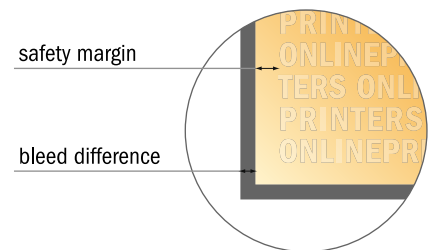

## Beer table covers

220.0 x 50.0 cm • Cover length, 35 cm

Format view rotated by 90 degrees.

- Data format (incl. 20.00 mm inlay): 294.00 x 124.00 cm

- Trimmed size: 290.00 x 120.00 cm

- Safety margin: Maintaining 3.00 mm space between the text/information and the edge of the trimmed format prevents undesirable cuts.

### Please note:

- Allow for trim allowance and safety margin according to instructions.
- Arrange background graphics, images or graphics up to the edge of the data format.
- Tolerances may occur during production due to cutting, punching and folding processes.
- This sketch is not drawn to scale.
- Printing data: Instructions and templates can be found under the menu item "Printing data" at [www.onlineprinters.com](http://www.onlineprinters.com).