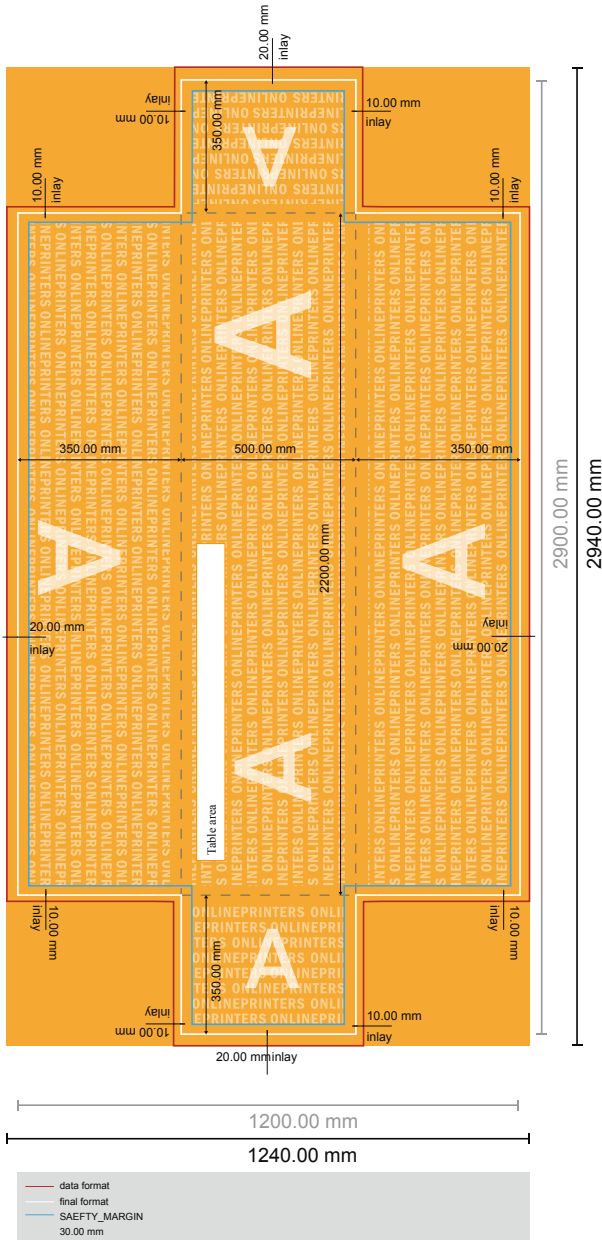

## Beer table covers

220.0 x 50.0 cm • Cover length, 35 cm

Format view rotated by 90 degrees.

- Data format (incl. 20.00 mm inlay): 294.00 x 124.00 cm

- Trimmed size: 290.00 x 120.00 cm

- Safety margin: Maintaining 3.00 mm space between the text/information and the edge of the trimmed format prevents undesirable cuts.

### Please note:

- Allow for trim allowance and safety margin according to instructions.
- Arrange background graphics, images or graphics up to the edge of the data format.
- Tolerances may occur during production due to cutting, punching and folding processes.
- This sketch is not drawn to scale.
- Printing data: Instructions and templates can be found under the menu item "Printing data" at [www.onlineprinters.com](http://www.onlineprinters.com).