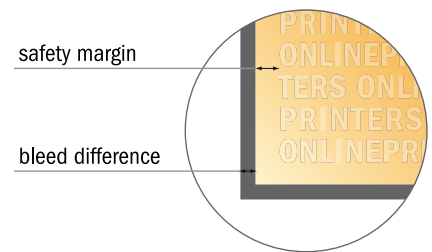

Beer table covers

220.0 x 50.0 cm • Cover length, 75 cm

Format view rotated by 90 degrees.

- Data format (incl. 20.00 mm inlay): 374.00 x 204.00 cm

- Trimmed size: 370.00 x 200.00 cm

- Safety margin
Maintaining 3.00 mm space between the text/information and the edge of the trimmed format prevents undesirable cuts.

Please note:

- Allow for trim allowance and safety margin according to instructions.
- Arrange background graphics, images or graphics up to the edge of the data format.
- Tolerances may occur during production due to cutting, punching and folding processes.
- This sketch is not drawn to scale.
- Printing data: Instructions and templates can be found under the menu item "Printing data" at www.onlineprinters.com.