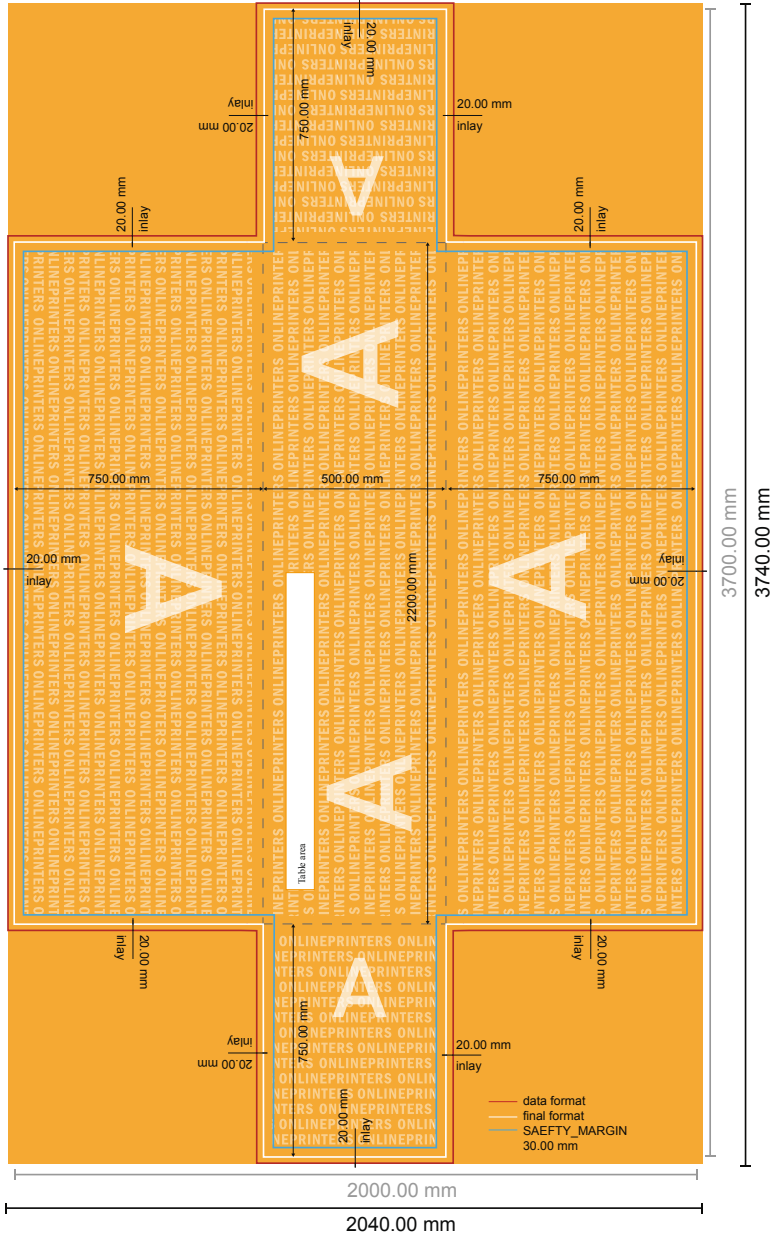

Beer table covers

220.0 x 50.0 cm • Cover length, 75 cm

Format view rotated by 90 degrees.

- Data format (incl. 20.00 mm inlay): 374.00 x 204.00 cm

- Trimmed size: 370.00 x 200.00 cm

- Safety margin
Maintaining 3.00 mm space between the text/information and the edge of the trimmed format prevents undesirable cuts.

Please note:

- Allow for trim allowance and safety margin according to instructions.
- Arrange background graphics, images or graphics up to the edge of the data format.
- Tolerances may occur during production due to cutting, punching and folding processes.
- This sketch is not drawn to scale.
- Printing data: Instructions and templates can be found under the menu item "Printing data" at www.onlineprinters.com.