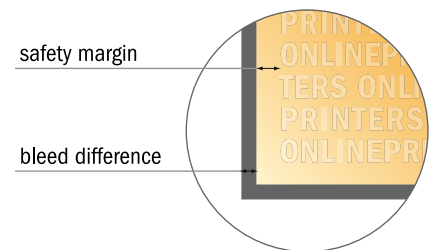

## Beer table covers

220.0 x 70.0 cm • Cover length, 35 cm

Format view rotated by 90 degrees.

- Data format (incl. 20.00 mm inlay): 294.00 x 144.00 cm

- Trimmed size: 290.00 x 140.00 cm

- Safety margin  
Maintaining 3.00 mm space between the text/information and the edge of the trimmed format prevents undesirable cuts.

### Please note:

- Allow for trim allowance and safety margin according to instructions.
- Arrange background graphics, images or graphics up to the edge of the data format.
- Tolerances may occur during production due to cutting, punching and folding processes.
- This sketch is not drawn to scale.
- Printing data: Instructions and templates can be found under the menu item "Printing data" at [www.onlineprinters.com](http://www.onlineprinters.com).