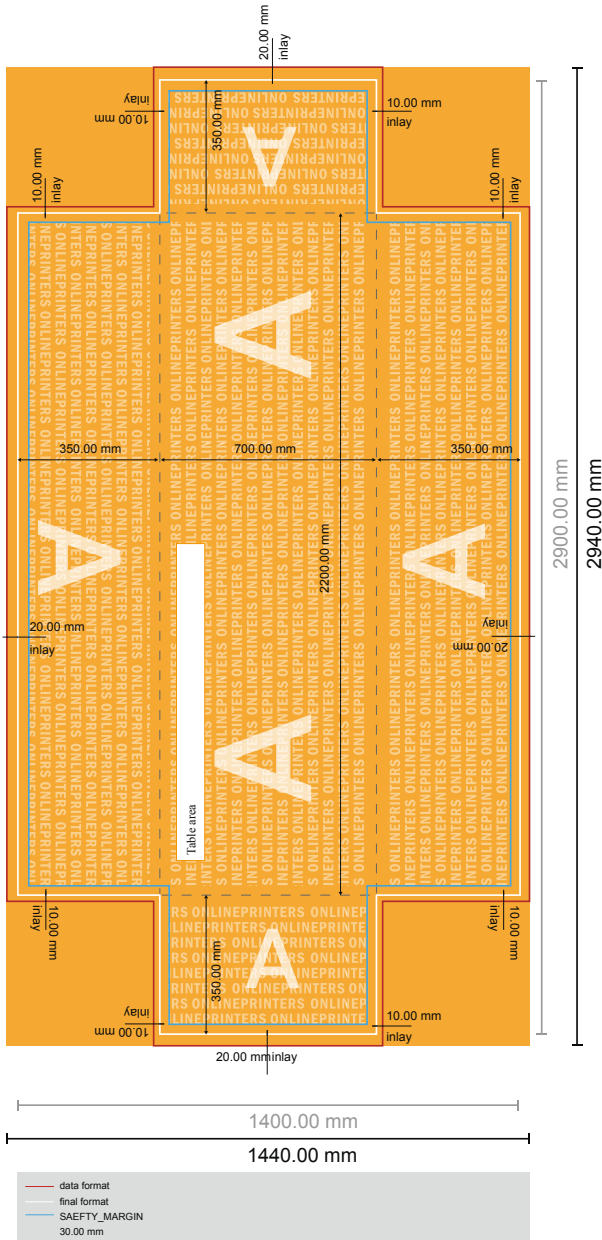

## Beer table covers

220.0 x 70.0 cm • Cover length, 35 cm

Format view rotated by 90 degrees.

- Data format (incl. 20.00 mm inlay): 294.00 x 144.00 cm

- Trimmed size: 290.00 x 140.00 cm

- Safety margin  
Maintaining 3.00 mm space between the text/information and the edge of the trimmed format prevents undesirable cuts.

### Please note:

- Allow for trim allowance and safety margin according to instructions.
- Arrange background graphics, images or graphics up to the edge of the data format.
- Tolerances may occur during production due to cutting, punching and folding processes.
- This sketch is not drawn to scale.
- Printing data: Instructions and templates can be found under the menu item "Printing data" at [www.onlineprinters.com](http://www.onlineprinters.com).