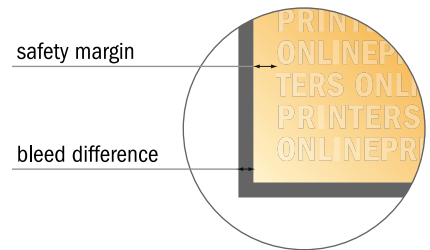

Beer table covers

220.0 x 70.0 cm • Cover length, 75 cm

Format view rotated by 90 degrees.

- Data format (incl. 20.00 mm inlay): 374.00 x 224.00 cm

- Trimmed size: 370.00 x 220.00 cm

- Safety margin
Maintaining 3.00 mm space between the text/information and the edge of the trimmed format prevents undesirable cuts.

Please note:

- Allow for trim allowance and safety margin according to instructions.
- Arrange background graphics, images or graphics up to the edge of the data format.
- Tolerances may occur during production due to cutting, punching and folding processes.
- This sketch is not drawn to scale.
- Printing data: Instructions and templates can be found under the menu item "Printing data" at www.onlineprinters.com.