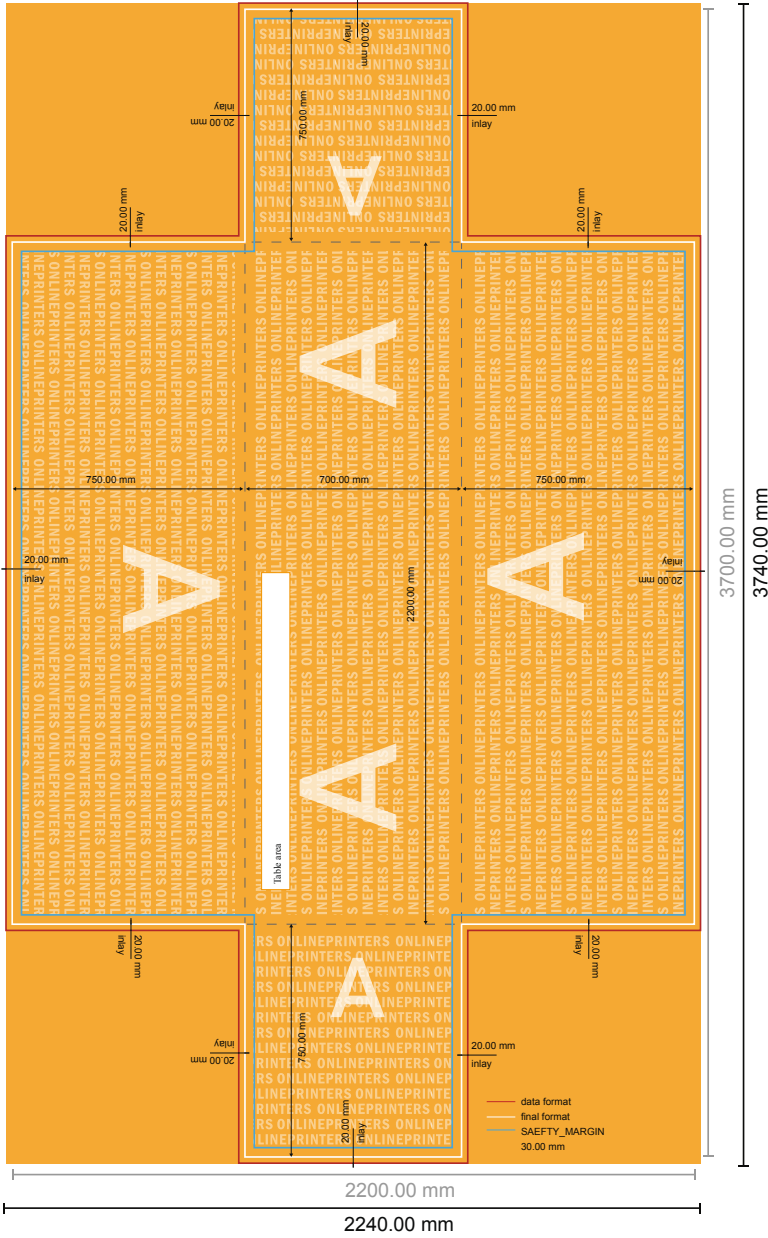

Beer table covers

220.0 x 70.0 cm • Cover length, 75 cm

Format view rotated by 90 degrees.

- Data format (incl. 20.00 mm inlay): 374.00 x 224.00 cm

- Trimmed size: 370.00 x 220.00 cm

- Safety margin
Maintaining 3.00 mm space between the text/information and the edge of the trimmed format prevents undesirable cuts.

Please note:

- Allow for trim allowance and safety margin according to instructions.
- Arrange background graphics, images or graphics up to the edge of the data format.
- Tolerances may occur during production due to cutting, punching and folding processes.
- This sketch is not drawn to scale.
- Printing data: Instructions and templates can be found under the menu item "Printing data" at www.onlineprinters.com.