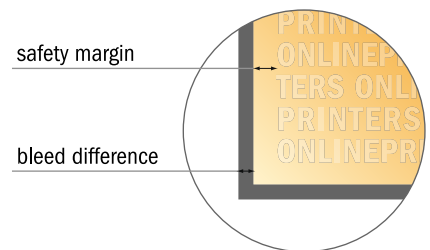

Beer table covers

200.0 x 50.0 cm • Cover length, 75 cm

Format view rotated by 90 degrees.

- Data format
(incl. 20.00 mm inlay):
354.00 x 204.00 cm

- Trimmed size:
350.00 x 200.00 cm

- Safety margin
Maintaining 3.00 mm space between the text/information and the edge of the trimmed format prevents undesirable cuts.

Please note:

- Allow for trim allowance and safety margin according to instructions.
- Arrange background graphics, images or graphics up to the edge of the data format.
- Tolerances may occur during production due to cutting, punching and folding processes.
- This sketch is not drawn to scale.
- Printing data: Instructions and templates can be found under the menu item "Printing data" at www.onlineprinters.com.