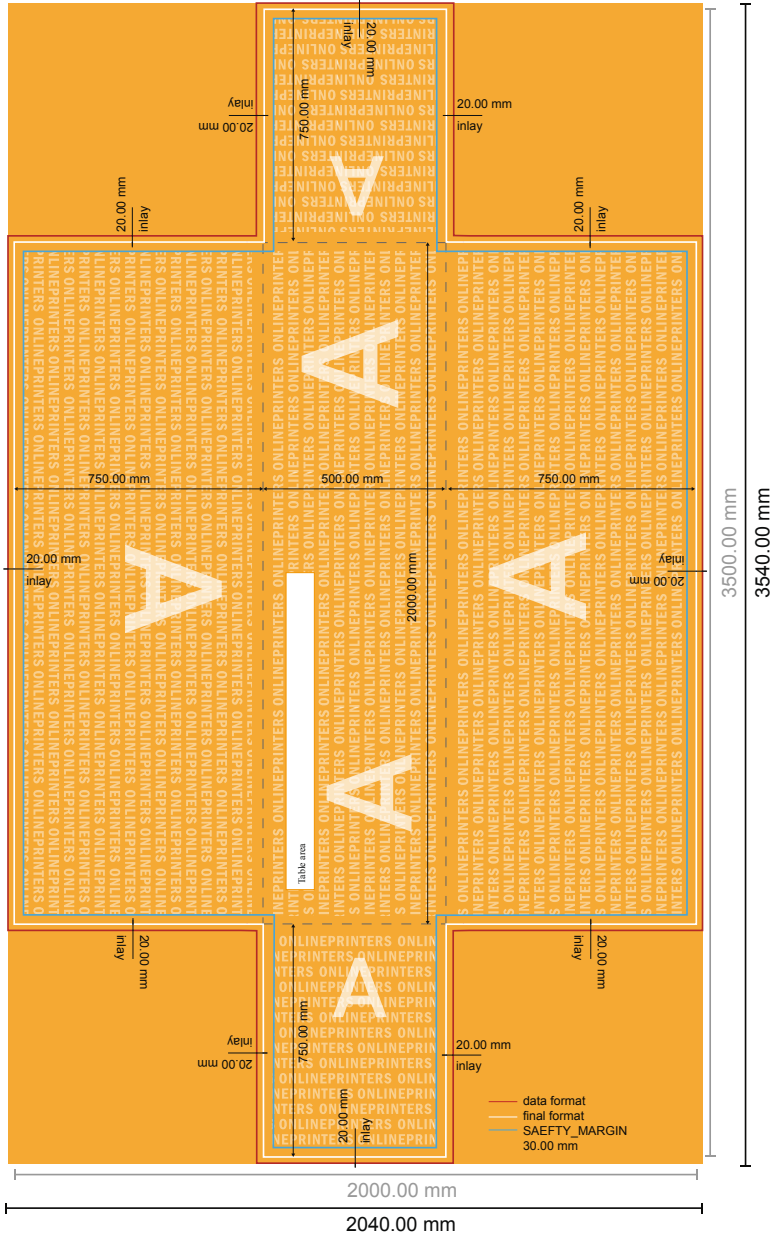

Beer table covers

200.0 x 50.0 cm • Cover length, 75 cm

Format view rotated by 90 degrees.

- Data format
(incl. 20.00 mm inlay):
354.00 x 204.00 cm

- Trimmed size:
350.00 x 200.00 cm

- Safety margin
Maintaining 3.00 mm space between the text/information and the edge of the trimmed format prevents undesirable cuts.

Please note:

- Allow for trim allowance and safety margin according to instructions.
- Arrange background graphics, images or graphics up to the edge of the data format.
- Tolerances may occur during production due to cutting, punching and folding processes.
- This sketch is not drawn to scale.
- Printing data: Instructions and templates can be found under the menu item "Printing data" at www.onlineprinters.com.