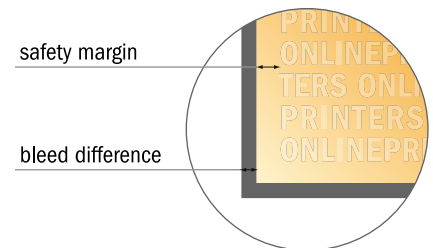

Gummed Mount Brochure

A5 • Portrait

- Data format (incl. 2.00 mm bleed): 15.20 x 21.40 cm
- Trimmed size (open): 29.60 x 21.00 cm
- Trimmed size (closed): 14.80 x 21.00 cm

- **Safety margin**
Maintaining 5 mm space between the text/information and the edge of the trimmed format prevents undesirable cuts.

Please note:

- Allow for trim allowance and safety margin according to instructions.
- Arrange background graphics, images or graphics up to the edge of the data format.
- Tolerances may occur during production due to cutting, punching and folding processes.
- This sketch is not drawn to scale.
- Printing data: Instructions and templates can be found under the menu item "Printing data" at www.onlineprinters.com.