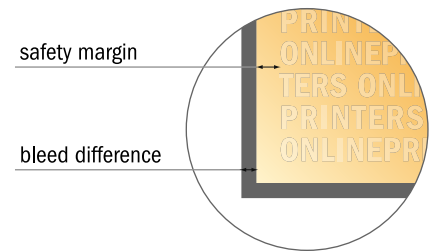

Gummed Mount Brochure

A5 • Portrait

- Data format (incl. 2.00 mm bleed): 15.20 x 21.40 cm
- Trimmed size (open): 29.60 x 21.00 cm
- Trimmed size (closed): 14.80 x 21.00 cm

- **Safety margin**
Maintaining 5 mm space between the text/information and the edge of the trimmed format prevents undesirable cuts.

Please note:

- Allow for trim allowance and safety margin according to instructions.
- Arrange background graphics, images or graphics up to the edge of the data format.
- Tolerances may occur during production due to cutting, punching and folding processes.
- This sketch is not drawn to scale.
- Printing data: Instructions and templates can be found under the menu item "Printing data" at www.onlineprinters.com.