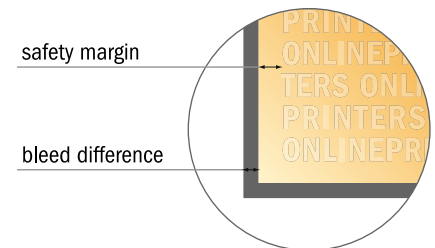

## Gummed Mount Brochure

A6 • Portrait

- Data format  
(incl. 2.00 mm bleed):  
10.90 x 15.20 cm
- Trimmed size (open):  
21.00 x 14.80 cm
- Trimmed size (closed):  
10.50 x 14.80 cm

- **Safety margin**  
Maintaining 5 mm space between the text/information and the edge of the trimmed format prevents undesirable cuts.

### Please note:

- Allow for trim allowance and safety margin according to instructions.
- Arrange background graphics, images or graphics up to the edge of the data format.
- Tolerances may occur during production due to cutting, punching and folding processes.
- This sketch is not drawn to scale.
- Printing data: Instructions and templates can be found under the menu item "Printing data" at [www.onlineprinters.com](http://www.onlineprinters.com).