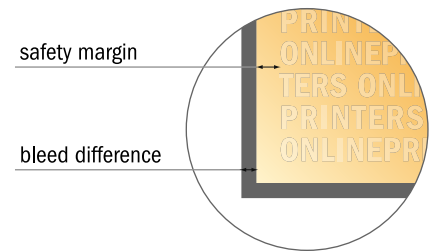

## Gummed Mount Brochure

A6 • Portrait

- Data format  
(incl. 2.00 mm bleed):  
10.90 x 15.20 cm
- Trimmed size (open):  
21.00 x 14.80 cm
- Trimmed size (closed):  
10.50 x 14.80 cm

- **Safety margin**  
Maintaining 5 mm space between the text/information and the edge of the trimmed format prevents undesirable cuts.

### Please note:

- Allow for trim allowance and safety margin according to instructions.
- Arrange background graphics, images or graphics up to the edge of the data format.
- Tolerances may occur during production due to cutting, punching and folding processes.
- This sketch is not drawn to scale.
- Printing data: Instructions and templates can be found under the menu item "Printing data" at [www.onlineprinters.com](http://www.onlineprinters.com).