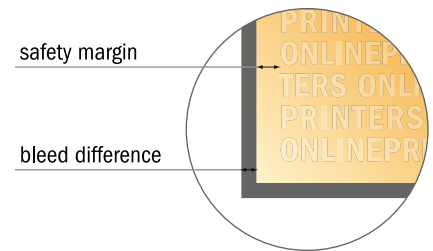

Gummed Mount Brochure

DL • Portrait

- Data format (incl. 2.00 mm bleed): 10.90 x 21.40 cm
- Trimmed size (open): 21.00 x 21.00 cm
- Trimmed size (closed): 10.50 x 21.00 cm

- **Safety margin**
Maintaining 5 mm space between the text/information and the edge of the trimmed format prevents undesirable cuts.

Please note:

- Allow for trim allowance and safety margin according to instructions.
- Arrange background graphics, images or graphics up to the edge of the data format.
- Tolerances may occur during production due to cutting, punching and folding processes.
- This sketch is not drawn to scale.
- Printing data: Instructions and templates can be found under the menu item "Printing data" at www.onlineprinters.com.