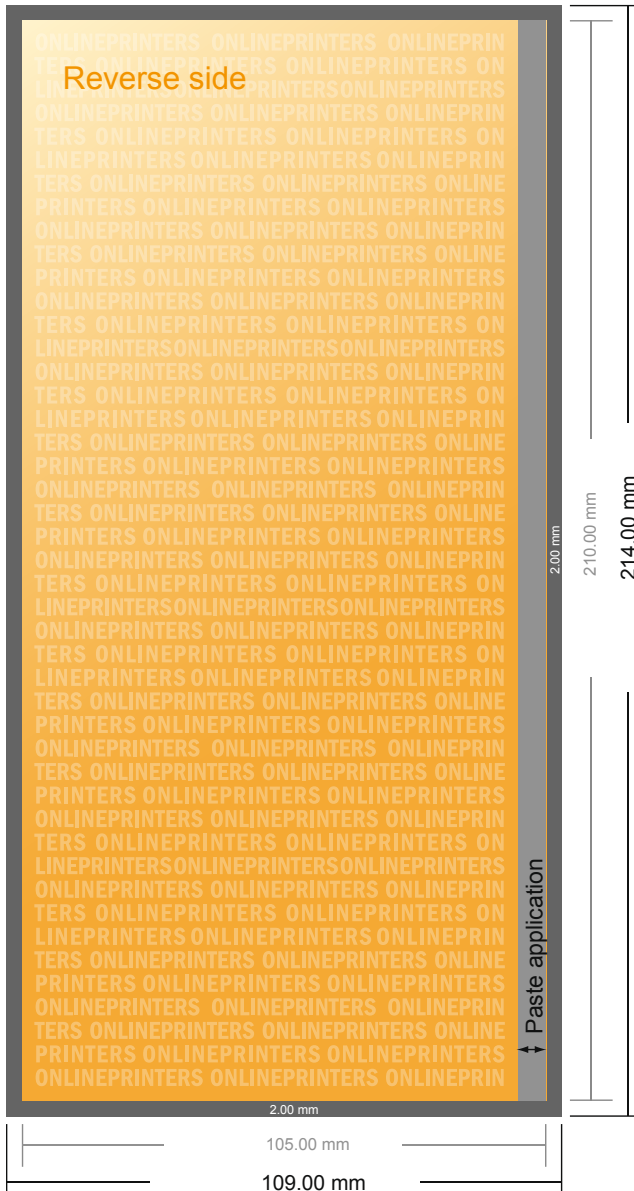

Gummed Mount Brochure

DL • Portrait

- Data format (incl. 2.00 mm bleed): 10.90 x 21.40 cm
- Trimmed size (open): 21.00 x 21.00 cm
- Trimmed size (closed): 10.50 x 21.00 cm

- **Safety margin**
Maintaining 5 mm space between the text/information and the edge of the trimmed format prevents undesirable cuts.

Please note:

- Allow for trim allowance and safety margin according to instructions.
- Arrange background graphics, images or graphics up to the edge of the data format.
- Tolerances may occur during production due to cutting, punching and folding processes.
- This sketch is not drawn to scale.
- Printing data: Instructions and templates can be found under the menu item "Printing data" at www.onlineprinters.com.