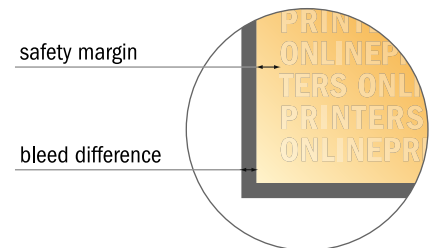

Gummed Mount Brochure

DL • Portrait

- Data format (incl. 2.00 mm bleed): 10.90 x 21.40 cm
- Trimmed size (open): 21.00 x 21.00 cm
- Trimmed size (closed): 10.50 x 21.00 cm

- **Safety margin**
Maintaining 5 mm space between the text/information and the edge of the trimmed format prevents undesirable cuts.

Please note:

- Allow for trim allowance and safety margin according to instructions.
- Arrange background graphics, images or graphics up to the edge of the data format.
- Tolerances may occur during production due to cutting, punching and folding processes.
- This sketch is not drawn to scale.
- Printing data: Instructions and templates can be found under the menu item "Printing data" at www.onlineprinters.com.