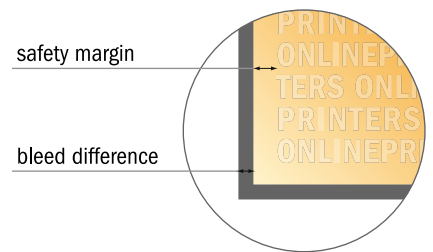

Postcards

A6

- Data format (incl. 2.00 mm bleed): 10.90 x 15.20 cm
- Trimmed size: 10.50 x 14.80 cm
- Safety margin
Maintaining 4 mm space between the text/information and the edge of the trimmed format prevents undesirable cuts.

Please note:

- Allow for trim allowance and safety margin according to instructions.
- Arrange background graphics, images or graphics up to the edge of the data format.
- Tolerances may occur during production due to cutting, punching and folding processes.
- This sketch is not drawn to scale.
- Printing data: Instructions and templates can be found under the menu item "Printing data" at www.onlineprinters.com.