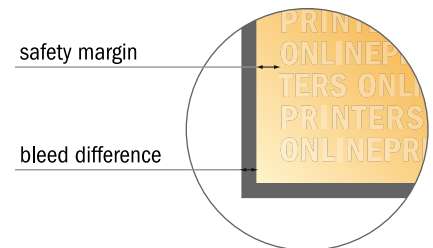

Gummed Mount Brochure

A3-Square

- Data format (incl. 2.00 mm bleed): 30.10 x 30.10 cm
- Trimmed size (open): 59.40 x 29.70 cm
- Trimmed size (closed): 29.70 x 29.70 cm

- **Safety margin**
Maintaining 5 mm space between the text/information and the edge of the trimmed format prevents undesirable cuts.

Please note:

- Allow for trim allowance and safety margin according to instructions.
- Arrange background graphics, images or graphics up to the edge of the data format.
- Tolerances may occur during production due to cutting, punching and folding processes.
- This sketch is not drawn to scale.
- Printing data: Instructions and templates can be found under the menu item "Printing data" at www.onlineprinters.com.

Gummed Mount Brochure

A3-Square

- Data format (incl. 2.00 mm bleed): 30.10 x 30.10 cm
- Trimmed size (open): 59.40 x 29.70 cm
- Trimmed size (closed): 29.70 x 29.70 cm

▪ **Safety margin**
 Maintaining 5 mm space between the text/information and the edge of the trimmed format prevents undesirable cuts.