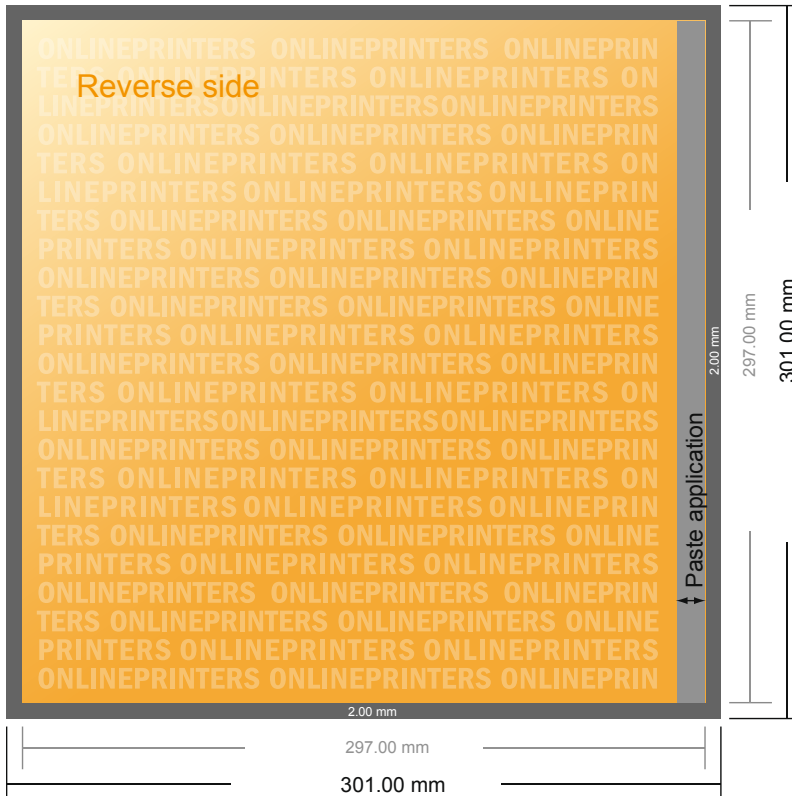

Gummed Mount Brochure

A3-Square

- Data format (incl. 2.00 mm bleed): 30.10 x 30.10 cm
- Trimmed size (open): 59.40 x 29.70 cm
- Trimmed size (closed): 29.70 x 29.70 cm

- **Safety margin**
Maintaining 5 mm space between the text/information and the edge of the trimmed format prevents undesirable cuts.

Please note:

- Allow for trim allowance and safety margin according to instructions.
- Arrange background graphics, images or graphics up to the edge of the data format.
- Tolerances may occur during production due to cutting, punching and folding processes.
- This sketch is not drawn to scale.
- Printing data: Instructions and templates can be found under the menu item "Printing data" at www.onlineprinters.com.

Gummed Mount Brochure

A3-Square

- Data format (incl. 2.00 mm bleed): 30.10 x 30.10 cm
- Trimmed size (open): 59.40 x 29.70 cm
- Trimmed size (closed): 29.70 x 29.70 cm

▪ **Safety margin**
 Maintaining 5 mm space between the text/information and the edge of the trimmed format prevents undesirable cuts.