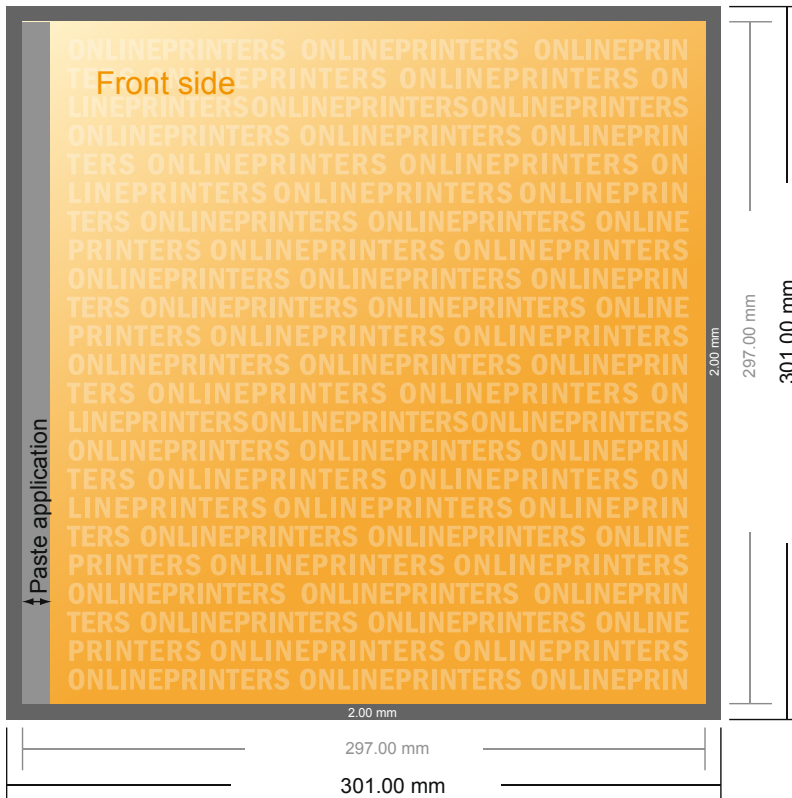

Gummed Mount Brochure

A3-Square

- Data format (incl. 2.00 mm bleed): 30.10 x 30.10 cm
- Trimmed size (open): 59.40 x 29.70 cm
- Trimmed size (closed): 29.70 x 29.70 cm

- **Safety margin**
Maintaining 5 mm space between the text/information and the edge of the trimmed format prevents undesirable cuts.

Please note:

- Allow for trim allowance and safety margin according to instructions.
- Arrange background graphics, images or graphics up to the edge of the data format.
- Tolerances may occur during production due to cutting, punching and folding processes.
- This sketch is not drawn to scale.
- Printing data: Instructions and templates can be found under the menu item "Printing data" at www.onlineprinters.com.

Gummed Mount Brochure

A3-Square

- Data format (incl. 2.00 mm bleed): 30.10 x 30.10 cm
- Trimmed size (open): 59.40 x 29.70 cm
- Trimmed size (closed): 29.70 x 29.70 cm

▪ **Safety margin**
 Maintaining 5 mm space between the text/information and the edge of the trimmed format prevents undesirable cuts.