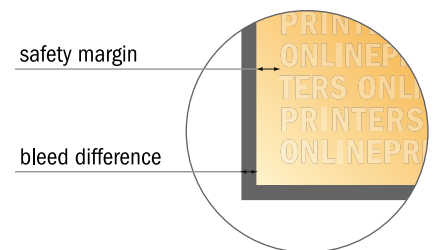

Eco/natural paper postcards

A5

- Data format (incl. 2.00 mm bleed): 15.20 x 21.40 cm
- Trimmed size: 14.80 x 21.00 cm
- Front side and reverse side dimensions are identical.
- **Safety margin**
Maintaining 4 mm space between the text/information and the edge of the trimmed format prevents undesirable cuts.

Please note:

- Allow for trim allowance and safety margin according to instructions.
- Arrange background graphics, images or graphics up to the edge of the data format.
- Tolerances may occur during production due to cutting, punching and folding processes.
- This sketch is not drawn to scale.
- Printing data: Instructions and templates can be found under the menu item "Printing data" at www.onlineprinters.com.