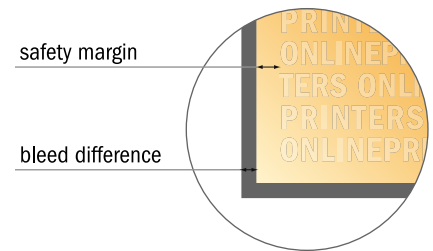

Eco/natural paper postcards

DL

- **Data format**
(incl. 2.00 mm bleed):
10.90 x 21.40 cm
- **Trimmed size:**
10.50 x 21.00 cm
- **Front side and reverse side**
dimensions are identical.
- **Safety margin**
Maintaining 4 mm space between the text/information and the edge of the trimmed format prevents undesirable cuts.

Please note:

- Allow for trim allowance and safety margin according to instructions.
- Arrange background graphics, images or graphics up to the edge of the data format.
- Tolerances may occur during production due to cutting, punching and folding processes.
- This sketch is not drawn to scale.
- Printing data: Instructions and templates can be found under the menu item "Printing data" at www.onlineprinters.com.