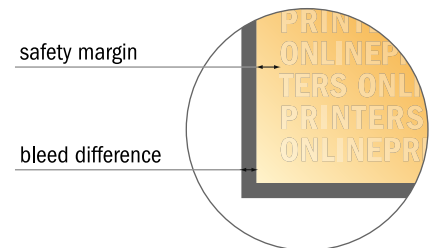

Eco/natural paper postcards

Art-Size

- Data format
(incl. 2.00 mm bleed):
21.40 x 28.40 cm
- Trimmed size:
21.00 x 28.00 cm
- Front side and reverse side
dimensions are identical.
- **Safety margin**
Maintaining 4 mm space between
the text/information and the edge
of the trimmed format prevents
undesirable cuts.

Please note:

- Allow for trim allowance and safety margin according to instructions.
- Arrange background graphics, images or graphics up to the edge of the data format.
- Tolerances may occur during production due to cutting, punching and folding processes.
- This sketch is not drawn to scale.
- Printing data: Instructions and templates can be found under the menu item "Printing data" at www.onlineprinters.com.