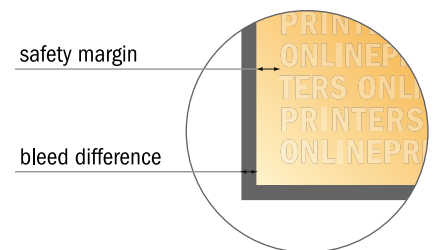

Eco/natural paper postcards

A5-Square

- Data format (incl. 2.00 mm bleed): 15.20 x 15.20 cm
- Trimmed size: 14.80 x 14.80 cm
- Front side and reverse side dimensions are identical.
- **Safety margin**
Maintaining 4 mm space between the text/information and the edge of the trimmed format prevents undesirable cuts.

Please note:

- Allow for trim allowance and safety margin according to instructions.
- Arrange background graphics, images or graphics up to the edge of the data format.
- Tolerances may occur during production due to cutting, punching and folding processes.
- This sketch is not drawn to scale.
- Printing data: Instructions and templates can be found under the menu item "Printing data" at www.onlineprinters.com.