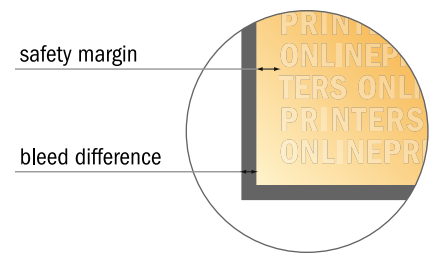

## Autograph cards

A6

- Data format (incl. 2.00 mm bleed): 10.90 x 15.20 cm
- Trimmed size: 10.50 x 14.80 cm
- Front side and reverse side dimensions are identical.
- **Safety margin**  
Maintaining 4 mm space between the text/information and the edge of the trimmed format prevents undesirable cuts.

### Please note:

- Allow for trim allowance and safety margin according to instructions.
- Arrange background graphics, images or graphics up to the edge of the data format.
- Tolerances may occur during production due to cutting, punching and folding processes.
- This sketch is not drawn to scale.
- Printing data: Instructions and templates can be found under the menu item "Printing data" at [www.onlineprinters.com](http://www.onlineprinters.com).