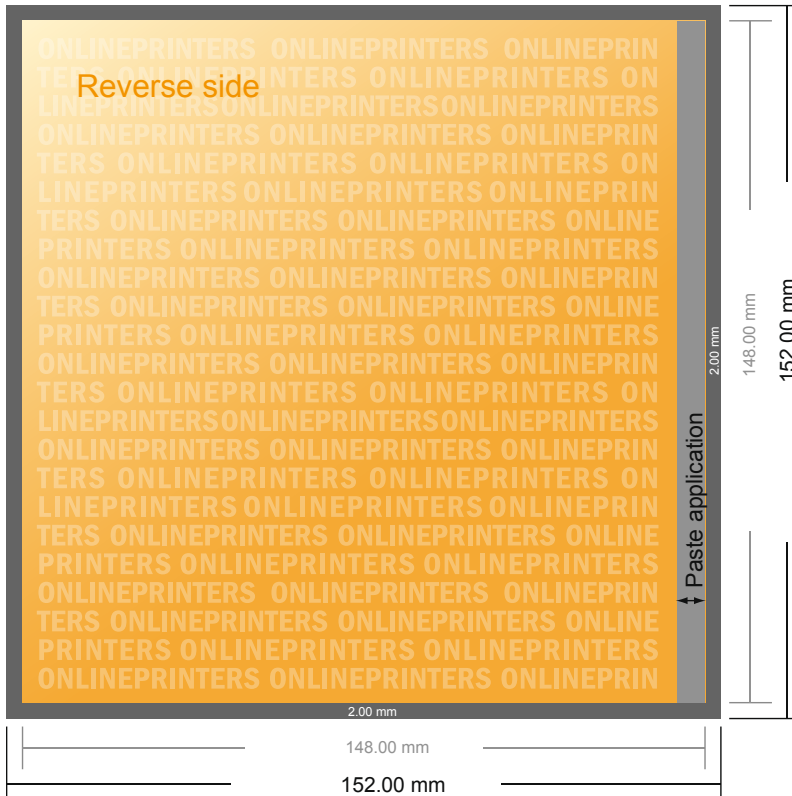

Gummed Mount Brochure

A5-Square

- Data format (incl. 2.00 mm bleed): 15.20 x 15.20 cm
- Trimmed size (open): 29.60 x 14.80 cm
- Trimmed size (closed): 14.80 x 14.80 cm

- **Safety margin**
Maintaining 5 mm space between the text/information and the edge of the trimmed format prevents undesirable cuts.

Please note:

- Allow for trim allowance and safety margin according to instructions.
- Arrange background graphics, images or graphics up to the edge of the data format.
- Tolerances may occur during production due to cutting, punching and folding processes.
- This sketch is not drawn to scale.
- Printing data: Instructions and templates can be found under the menu item "Printing data" at www.onlineprinters.com.