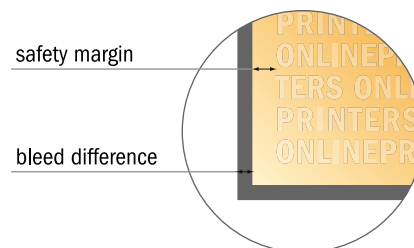

Gummed Mount Brochure

A5-Square

- Data format (incl. 2.00 mm bleed): 15.20 x 15.20 cm
- Trimmed size (open): 29.60 x 14.80 cm
- Trimmed size (closed): 14.80 x 14.80 cm

- **Safety margin**
Maintaining 5 mm space between the text/information and the edge of the trimmed format prevents undesirable cuts.

Please note:

- Allow for trim allowance and safety margin according to instructions.
- Arrange background graphics, images or graphics up to the edge of the data format.
- Tolerances may occur during production due to cutting, punching and folding processes.
- This sketch is not drawn to scale.
- Printing data: Instructions and templates can be found under the menu item "Printing data" at www.onlineprinters.com.