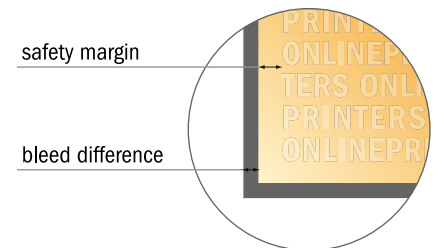

Gummed Mount Brochure

A5-Square

- Data format (incl. 2.00 mm bleed): 15.20 x 15.20 cm
- Trimmed size (open): 29.60 x 14.80 cm
- Trimmed size (closed): 14.80 x 14.80 cm

- **Safety margin**
Maintaining 5 mm space between the text/information and the edge of the trimmed format prevents undesirable cuts.

Please note:

- Allow for trim allowance and safety margin according to instructions.
- Arrange background graphics, images or graphics up to the edge of the data format.
- Tolerances may occur during production due to cutting, punching and folding processes.
- This sketch is not drawn to scale.
- Printing data: Instructions and templates can be found under the menu item "Printing data" at www.onlineprinters.com.