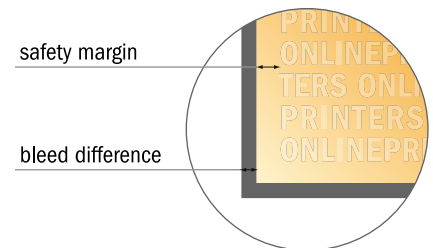

Please note:

- Allow for trim allowance and safety margin according to instructions.
- Arrange background graphics, images or graphics up to the edge of the data format.
- Tolerances may occur during production due to cutting, punching and folding processes.
- This sketch is not drawn to scale.
- Printing data: Instructions and templates can be found under the menu item "Printing data" at www.onlineprinters.com.

Eco/natural paper folded cards Portrait

DL • Single fold • 4 pages

- Data format (incl. 2.00 mm bleed): 21.40 x 21.40 cm
- Trimmed size (open): 21.00 x 21.00 cm
- Trimmed size (closed): 10.50 x 21.00 cm

- **Safety margin**
Maintaining 4 mm space between the text/information and the edge of the trimmed format prevents undesirable cuts.

Please note:

- Allow for trim allowance and safety margin according to instructions.
- Arrange background graphics, images or graphics up to the edge of the data format.
- Tolerances may occur during production due to cutting, punching and folding processes.
- This sketch is not drawn to scale.
- Printing data: Instructions and templates can be found under the menu item "Printing data" at www.onlineprinters.com.