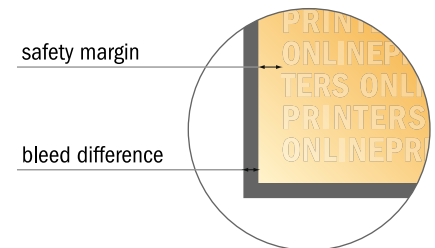

Eco/natural paper folded cards Portrait

DL • Single fold • 4 pages

- **Data format**
(incl. 2.00 mm bleed):
21.40 x 21.40 cm
- **Trimmed size (open):**
21.00 x 21.00 cm
- **Trimmed size (closed):**
10.50 x 21.00 cm
- **Safety margin**
Maintaining 4 mm space between the text/information and the edge of the trimmed format prevents undesirable cuts.

Please note:

- Allow for trim allowance and safety margin according to instructions.
- Arrange background graphics, images or graphics up to the edge of the data format.
- Tolerances may occur during production due to cutting, punching and folding processes.
- This sketch is not drawn to scale.
- Printing data: Instructions and templates can be found under the menu item "Printing data" at www.onlineprinters.com.

Eco/natural paper folded cards Portrait

DL • Single fold • 4 pages

- Data format (incl. 2.00 mm bleed): 21.40 x 21.40 cm
- Trimmed size (open): 21.00 x 21.00 cm
- Trimmed size (closed): 10.50 x 21.00 cm