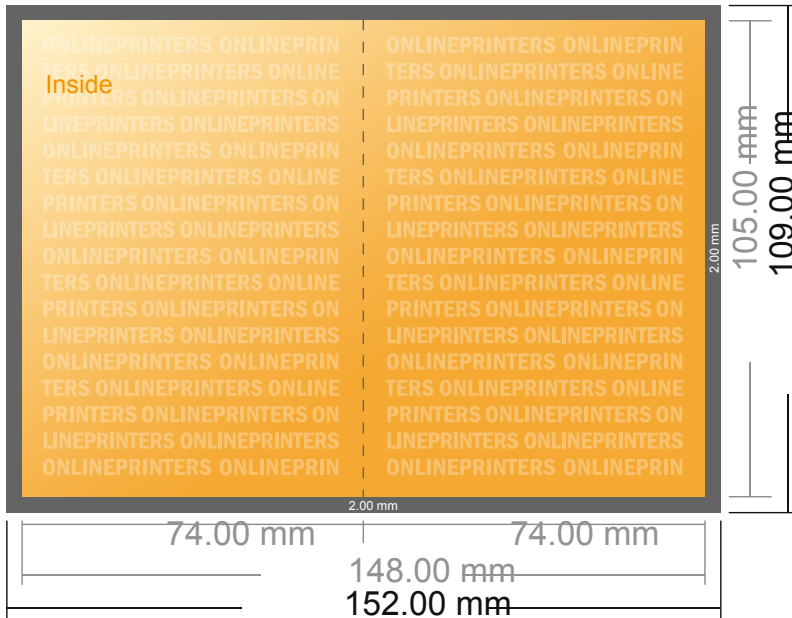

## Eco/natural paper folded cards Portrait

A7 • Single fold • 4 pages

- Data format (incl. 2.00 mm bleed): 15.20 x 10.90 cm
- Trimmed size (open): 14.80 x 10.50 cm
- Trimmed size (closed): 7.40 x 10.50 cm

- **Safety margin**  
Maintaining 4 mm space between the text/information and the edge of the trimmed format prevents undesirable cuts.

### Please note:

- Allow for trim allowance and safety margin according to instructions.
- Arrange background graphics, images or graphics up to the edge of the data format.
- Tolerances may occur during production due to cutting, punching and folding processes.
- This sketch is not drawn to scale.
- Printing data: Instructions and templates can be found under the menu item "Printing data" at [www.onlineprinters.com](http://www.onlineprinters.com).