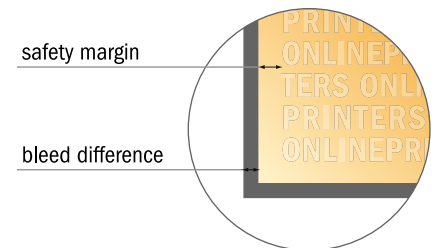

## Eco/natural paper folded cards Portrait

A7 • Single fold • 4 pages

- Data format (incl. 2.00 mm bleed): 15.20 x 10.90 cm
- Trimmed size (open): 14.80 x 10.50 cm
- Trimmed size (closed): 7.40 x 10.50 cm

- **Safety margin**  
Maintaining 4 mm space between the text/information and the edge of the trimmed format prevents undesirable cuts.

### Please note:

- Allow for trim allowance and safety margin according to instructions.
- Arrange background graphics, images or graphics up to the edge of the data format.
- Tolerances may occur during production due to cutting, punching and folding processes.
- This sketch is not drawn to scale.
- Printing data: Instructions and templates can be found under the menu item "Printing data" at [www.onlineprinters.com](http://www.onlineprinters.com).