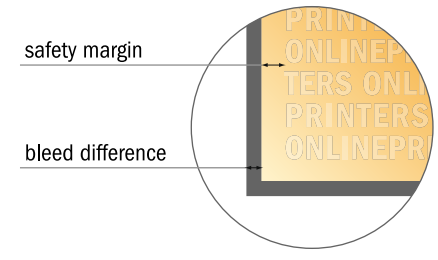

- **Safety margin**  
Maintaining 4 mm space between the text/information and the edge of the trimmed format prevents undesirable cuts.

### Please note:

- Allow for trim allowance and safety margin according to instructions.
- Arrange background graphics, images or graphics up to the edge of the data format.
- Tolerances may occur during production due to cutting, punching and folding processes.
- This sketch is not drawn to scale.
- Printing data: Instructions and templates can be found under the menu item "Printing data" at [www.onlineprinters.com](http://www.onlineprinters.com).

## Eco/natural paper folded cards Portrait

A7 • Single fold • 4 pages

- Data format (incl. 2.00 mm bleed): 15.20 x 10.90 cm
- Trimmed size (open): 14.80 x 10.50 cm
- Trimmed size (closed): 7.40 x 10.50 cm

▪ **Safety margin**  
 Maintaining 4 mm space between the text/information and the edge of the trimmed format prevents undesirable cuts.

**Please note:**

- Allow for trim allowance and safety margin according to instructions.
- Arrange background graphics, images or graphics up to the edge of the data format.
- Tolerances may occur during production due to cutting, punching and folding processes.
- This sketch is not drawn to scale.
- Printing data: Instructions and templates can be found under the menu item "Printing data" at [www.onlineprinters.com](http://www.onlineprinters.com).