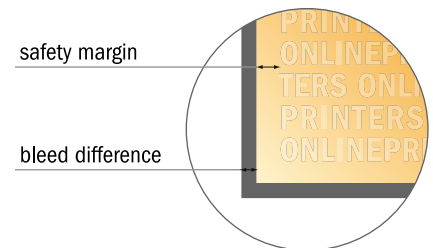

Eco/natural paper folded cards Portrait

A6 • Single fold • 4 pages

- Data format (incl. 2.00 mm bleed): 21.40 x 15.20 cm
- Trimmed size (open): 21.00 x 14.80 cm
- Trimmed size (closed): 10.50 x 14.80 cm
- **Safety margin**
Maintaining 4 mm space between the text/information and the edge of the trimmed format prevents undesirable cuts.

Please note:

- Allow for trim allowance and safety margin according to instructions.
- Arrange background graphics, images or graphics up to the edge of the data format.
- Tolerances may occur during production due to cutting, punching and folding processes.
- This sketch is not drawn to scale.
- Printing data: Instructions and templates can be found under the menu item "Printing data" at www.onlineprinters.com.

Eco/natural paper folded cards Portrait

A6 • Single fold • 4 pages

- Data format (incl. 2.00 mm bleed): 21.40 x 15.20 cm
- Trimmed size (open): 21.00 x 14.80 cm
- Trimmed size (closed): 10.50 x 14.80 cm

- **Safety margin**
Maintaining 4 mm space between the text/information and the edge of the trimmed format prevents undesirable cuts.

Please note:

- Allow for trim allowance and safety margin according to instructions.
- Arrange background graphics, images or graphics up to the edge of the data format.
- Tolerances may occur during production due to cutting, punching and folding processes.
- This sketch is not drawn to scale.
- Printing data: Instructions and templates can be found under the menu item "Printing data" at www.onlineprinters.com.