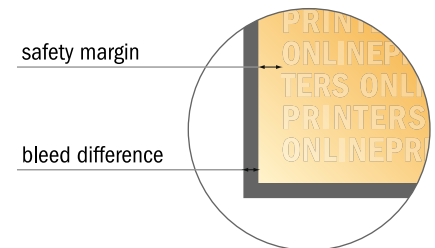

Eco/natural paper folded cards Portrait

A6 • Single fold • 4 pages

- Data format (incl. 2.00 mm bleed): 21.40 x 15.20 cm
- Trimmed size (open): 21.00 x 14.80 cm
- Trimmed size (closed): 10.50 x 14.80 cm
- **Safety margin**
Maintaining 4 mm space between the text/information and the edge of the trimmed format prevents undesirable cuts.

Please note:

- Allow for trim allowance and safety margin according to instructions.
- Arrange background graphics, images or graphics up to the edge of the data format.
- Tolerances may occur during production due to cutting, punching and folding processes.
- This sketch is not drawn to scale.
- Printing data: Instructions and templates can be found under the menu item "Printing data" at www.onlineprinters.com.

Eco/natural paper folded cards Portrait

A6 • Single fold • 4 pages

- Data format (incl. 2.00 mm bleed): 21.40 x 15.20 cm
- Trimmed size (open): 21.00 x 14.80 cm
- Trimmed size (closed): 10.50 x 14.80 cm