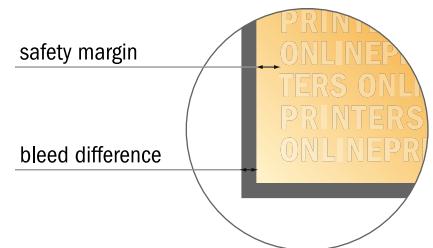

Eco/natural paper folded cards Portrait

A5 • Single fold • 4 pages

- **Data format**
(incl. 2.00 mm bleed):
30.10 x 21.40 cm
- **Trimmed size (open):**
29.70 x 21.00 cm
- **Trimmed size (closed):**
14.80 x 21.00 cm
- **Safety margin**
Maintaining 4 mm space between the text/information and the edge of the trimmed format prevents undesirable cuts.

Please note:

- Allow for trim allowance and safety margin according to instructions.
- Arrange background graphics, images or graphics up to the edge of the data format.
- Tolerances may occur during production due to cutting, punching and folding processes.
- This sketch is not drawn to scale.
- Printing data: Instructions and templates can be found under the menu item "Printing data" at www.onlineprinters.com.

Eco/natural paper folded cards Portrait

A5 • Single fold • 4 pages

- Data format (incl. 2.00 mm bleed): 30.10 x 21.40 cm
- Trimmed size (open): 29.70 x 21.00 cm
- Trimmed size (closed): 14.80 x 21.00 cm

- **Safety margin**
Maintaining 4 mm space between the text/information and the edge of the trimmed format prevents undesirable cuts.

Please note:

- Allow for trim allowance and safety margin according to instructions.
- Arrange background graphics, images or graphics up to the edge of the data format.
- Tolerances may occur during production due to cutting, punching and folding processes.
- This sketch is not drawn to scale.
- Printing data: Instructions and templates can be found under the menu item "Printing data" at www.onlineprinters.com.