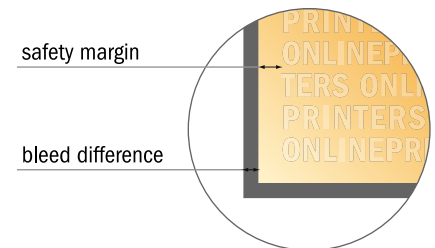

Eco/natural paper folded cards Portrait

A5 • Single fold • 4 pages

- **Data format**
(incl. 2.00 mm bleed):
30.10 x 21.40 cm
- **Trimmed size (open):**
29.70 x 21.00 cm
- **Trimmed size (closed):**
14.80 x 21.00 cm
- **Safety margin**
Maintaining 4 mm space between the text/information and the edge of the trimmed format prevents undesirable cuts.

Please note:

- Allow for trim allowance and safety margin according to instructions.
- Arrange background graphics, images or graphics up to the edge of the data format.
- Tolerances may occur during production due to cutting, punching and folding processes.
- This sketch is not drawn to scale.
- Printing data: Instructions and templates can be found under the menu item "Printing data" at www.onlineprinters.com.

Eco/natural paper folded cards Portrait

A5 • Single fold • 4 pages

- Data format (incl. 2.00 mm bleed): 30.10 x 21.40 cm
- Trimmed size (open): 29.70 x 21.00 cm
- Trimmed size (closed): 14.80 x 21.00 cm