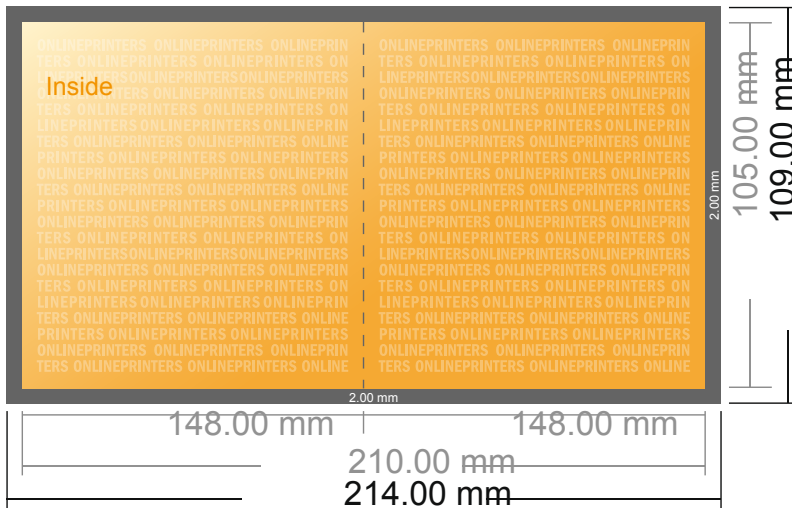

# Eco/natural paper folded cards Portrait

A6-Square • Single fold • 4 pages

- Data format (incl. 2.00 mm bleed): 21.40 x 10.90 cm
- Trimmed size (open): 21.00 x 10.50 cm
- Trimmed size (closed): 10.50 x 10.50 cm
- **Safety margin**  
Maintaining 4 mm space between the text/information and the edge of the trimmed format prevents undesirable cuts.

**Please note:**

- Allow for trim allowance and safety margin according to instructions.
- Arrange background graphics, images or graphics up to the edge of the data format.
- Tolerances may occur during production due to cutting, punching and folding processes.
- This sketch is not drawn to scale.
- Printing data: Instructions and templates can be found under the menu item "Printing data" at [www.onlineprinters.com](http://www.onlineprinters.com).

# Eco/natural paper folded cards Portrait

A6-Square • Single fold • 4 pages

- Data format (incl. 2.00 mm bleed): 21.40 x 10.90 cm
- Trimmed size (open): 21.00 x 10.50 cm
- Trimmed size (closed): 10.50 x 10.50 cm

- **Safety margin**  
Maintaining 4 mm space between the text/information and the edge of the trimmed format prevents undesirable cuts.

**Please note:**

- Allow for trim allowance and safety margin according to instructions.
- Arrange background graphics, images or graphics up to the edge of the data format.
- Tolerances may occur during production due to cutting, punching and folding processes.
- This sketch is not drawn to scale.
- Printing data: Instructions and templates can be found under the menu item "Printing data" at [www.onlineprinters.com](http://www.onlineprinters.com).