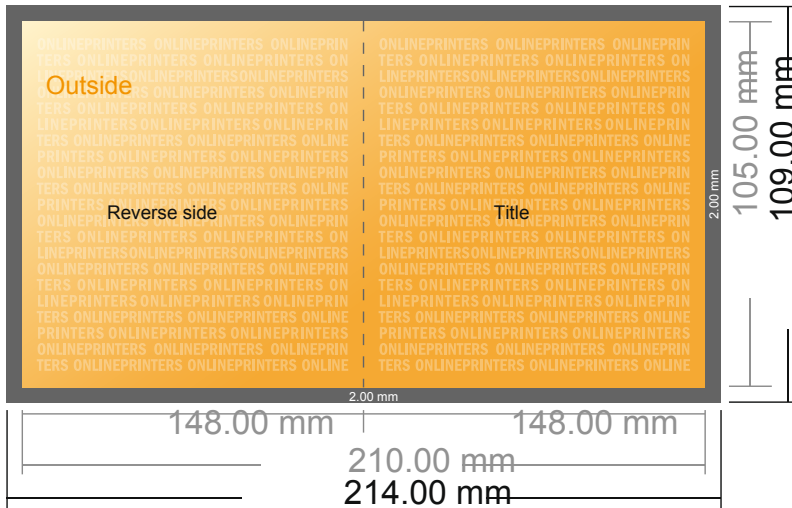

# Eco/natural paper folded cards Portrait

A6-Square • Single fold • 4 pages

- Data format (incl. 2.00 mm bleed): 21.40 x 10.90 cm
- Trimmed size (open): 21.00 x 10.50 cm
- Trimmed size (closed): 10.50 x 10.50 cm
- **Safety margin**  
Maintaining 4 mm space between the text/information and the edge of the trimmed format prevents undesirable cuts.

**Please note:**

- Allow for trim allowance and safety margin according to instructions.
- Arrange background graphics, images or graphics up to the edge of the data format.
- Tolerances may occur during production due to cutting, punching and folding processes.
- This sketch is not drawn to scale.
- Printing data: Instructions and templates can be found under the menu item "Printing data" at [www.onlineprinters.com](http://www.onlineprinters.com).

# Eco/natural paper folded cards Portrait

A6-Square • Single fold • 4 pages

- Data format (incl. 2.00 mm bleed): 21.40 x 10.90 cm
- Trimmed size (open): 21.00 x 10.50 cm
- Trimmed size (closed): 10.50 x 10.50 cm

- **Safety margin**  
Maintaining 4 mm space between the text/information and the edge of the trimmed format prevents undesirable cuts.

**Please note:**

- Allow for trim allowance and safety margin according to instructions.
- Arrange background graphics, images or graphics up to the edge of the data format.
- Tolerances may occur during production due to cutting, punching and folding processes.
- This sketch is not drawn to scale.
- Printing data: Instructions and templates can be found under the menu item "Printing data" at [www.onlineprinters.com](http://www.onlineprinters.com).