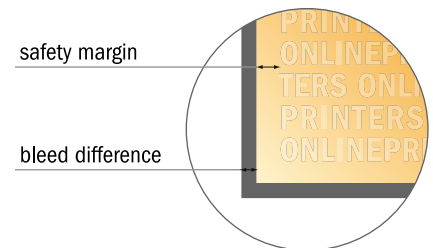

# Eco/natural paper folded cards Portrait

A6-Square • Single fold • 4 pages

- Data format (incl. 2.00 mm bleed): 21.40 x 10.90 cm
- Trimmed size (open): 21.00 x 10.50 cm
- Trimmed size (closed): 10.50 x 10.50 cm
- **Safety margin**  
Maintaining 4 mm space between the text/information and the edge of the trimmed format prevents undesirable cuts.

**Please note:**

- Allow for trim allowance and safety margin according to instructions.
- Arrange background graphics, images or graphics up to the edge of the data format.
- Tolerances may occur during production due to cutting, punching and folding processes.
- This sketch is not drawn to scale.
- Printing data: Instructions and templates can be found under the menu item "Printing data" at [www.onlineprinters.com](http://www.onlineprinters.com).

# Eco/natural paper folded cards Portrait

A6-Square • Single fold • 4 pages

- Data format (incl. 2.00 mm bleed): 21.40 x 10.90 cm
- Trimmed size (open): 21.00 x 10.50 cm
- Trimmed size (closed): 10.50 x 10.50 cm

- **Safety margin**  
Maintaining 4 mm space between the text/information and the edge of the trimmed format prevents undesirable cuts.

**Please note:**

- Allow for trim allowance and safety margin according to instructions.
- Arrange background graphics, images or graphics up to the edge of the data format.
- Tolerances may occur during production due to cutting, punching and folding processes.
- This sketch is not drawn to scale.
- Printing data: Instructions and templates can be found under the menu item "Printing data" at [www.onlineprinters.com](http://www.onlineprinters.com).