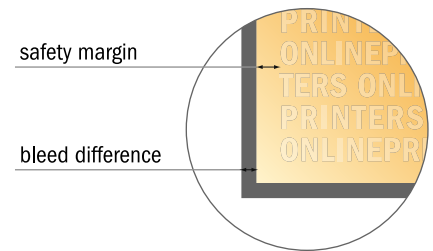

## Please note:

- Allow for trim allowance and safety margin according to instructions.
- Arrange background graphics, images or graphics up to the edge of the data format.
- Tolerances may occur during production due to cutting, punching and folding processes.
- This sketch is not drawn to scale.
- Printing data: Instructions and templates can be found under the menu item "Printing data" at [www.onlineprinters.com](http://www.onlineprinters.com).

# Eco/natural paper folded cards Portrait

CD-Format • Single fold • 4 pages

- Data format (incl. 2.00 mm bleed): 24.40 x 12.40 cm
- Trimmed size (open): 24.00 x 12.00 cm
- Trimmed size (closed): 12.00 x 12.00 cm
- **Safety margin**  
Maintaining 4 mm space between the text/information and the edge of the trimmed format prevents undesirable cuts.

**Please note:**

- Allow for trim allowance and safety margin according to instructions.
- Arrange background graphics, images or graphics up to the edge of the data format.
- Tolerances may occur during production due to cutting, punching and folding processes.
- This sketch is not drawn to scale.
- Printing data: Instructions and templates can be found under the menu item "Printing data" at [www.onlineprinters.com](http://www.onlineprinters.com).