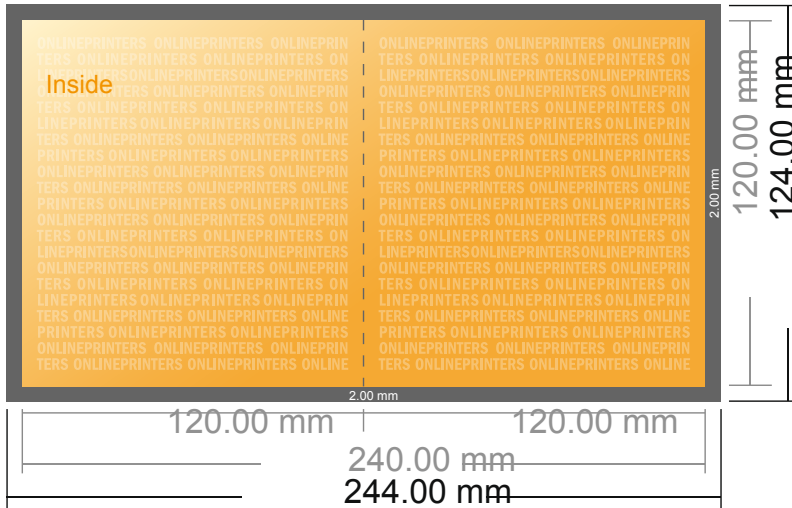

# Eco/natural paper folded cards Portrait

CD-Format • Single fold • 4 pages

- Data format (incl. 2.00 mm bleed): 24.40 x 12.40 cm
- Trimmed size (open): 24.00 x 12.00 cm
- Trimmed size (closed): 12.00 x 12.00 cm
- **Safety margin**  
Maintaining 4 mm space between the text/information and the edge of the trimmed format prevents undesirable cuts.

## Please note:

- Allow for trim allowance and safety margin according to instructions.
- Arrange background graphics, images or graphics up to the edge of the data format.
- Tolerances may occur during production due to cutting, punching and folding processes.
- This sketch is not drawn to scale.
- Printing data: Instructions and templates can be found under the menu item "Printing data" at [www.onlineprinters.com](http://www.onlineprinters.com).

**Please note:**

- Allow for trim allowance and safety margin according to instructions.
- Arrange background graphics, images or graphics up to the edge of the data format.
- Tolerances may occur during production due to cutting, punching and folding processes.
- This sketch is not drawn to scale.
- Printing data: Instructions and templates can be found under the menu item "Printing data" at [www.onlineprinters.com](http://www.onlineprinters.com).