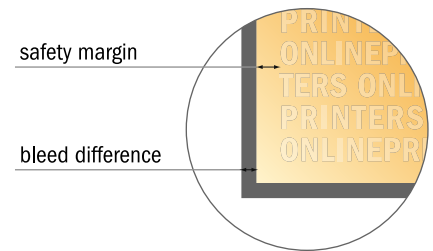

# Eco/natural paper folded cards Portrait

CD-Format • Single fold • 4 pages

- Data format (incl. 2.00 mm bleed): 24.40 x 12.40 cm
- Trimmed size (open): 24.00 x 12.00 cm
- Trimmed size (closed): 12.00 x 12.00 cm
- **Safety margin**  
Maintaining 4 mm space between the text/information and the edge of the trimmed format prevents undesirable cuts.

## Please note:

- Allow for trim allowance and safety margin according to instructions.
- Arrange background graphics, images or graphics up to the edge of the data format.
- Tolerances may occur during production due to cutting, punching and folding processes.
- This sketch is not drawn to scale.
- Printing data: Instructions and templates can be found under the menu item "Printing data" at [www.onlineprinters.com](http://www.onlineprinters.com).

**Please note:**

- Allow for trim allowance and safety margin according to instructions.
- Arrange background graphics, images or graphics up to the edge of the data format.
- Tolerances may occur during production due to cutting, punching and folding processes.
- This sketch is not drawn to scale.
- Printing data: Instructions and templates can be found under the menu item "Printing data" at [www.onlineprinters.com](http://www.onlineprinters.com).