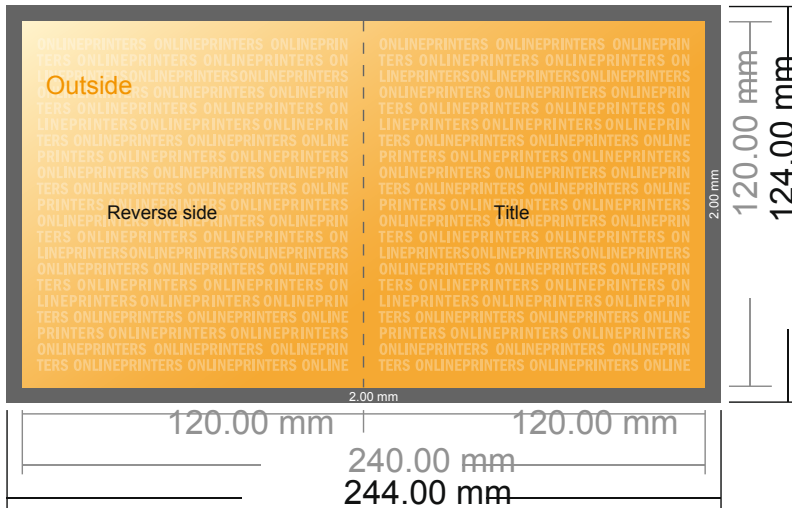

# Eco/natural paper folded cards Portrait

CD-Format • Single fold • 4 pages

- Data format (incl. 2.00 mm bleed): 24.40 x 12.40 cm
- Trimmed size (open): 24.00 x 12.00 cm
- Trimmed size (closed): 12.00 x 12.00 cm
- **Safety margin**  
Maintaining 4 mm space between the text/information and the edge of the trimmed format prevents undesirable cuts.

## Please note:

- Allow for trim allowance and safety margin according to instructions.
- Arrange background graphics, images or graphics up to the edge of the data format.
- Tolerances may occur during production due to cutting, punching and folding processes.
- This sketch is not drawn to scale.
- Printing data: Instructions and templates can be found under the menu item "Printing data" at [www.onlineprinters.com](http://www.onlineprinters.com).

**Please note:**

- Allow for trim allowance and safety margin according to instructions.
- Arrange background graphics, images or graphics up to the edge of the data format.
- Tolerances may occur during production due to cutting, punching and folding processes.
- This sketch is not drawn to scale.
- Printing data: Instructions and templates can be found under the menu item "Printing data" at [www.onlineprinters.com](http://www.onlineprinters.com).