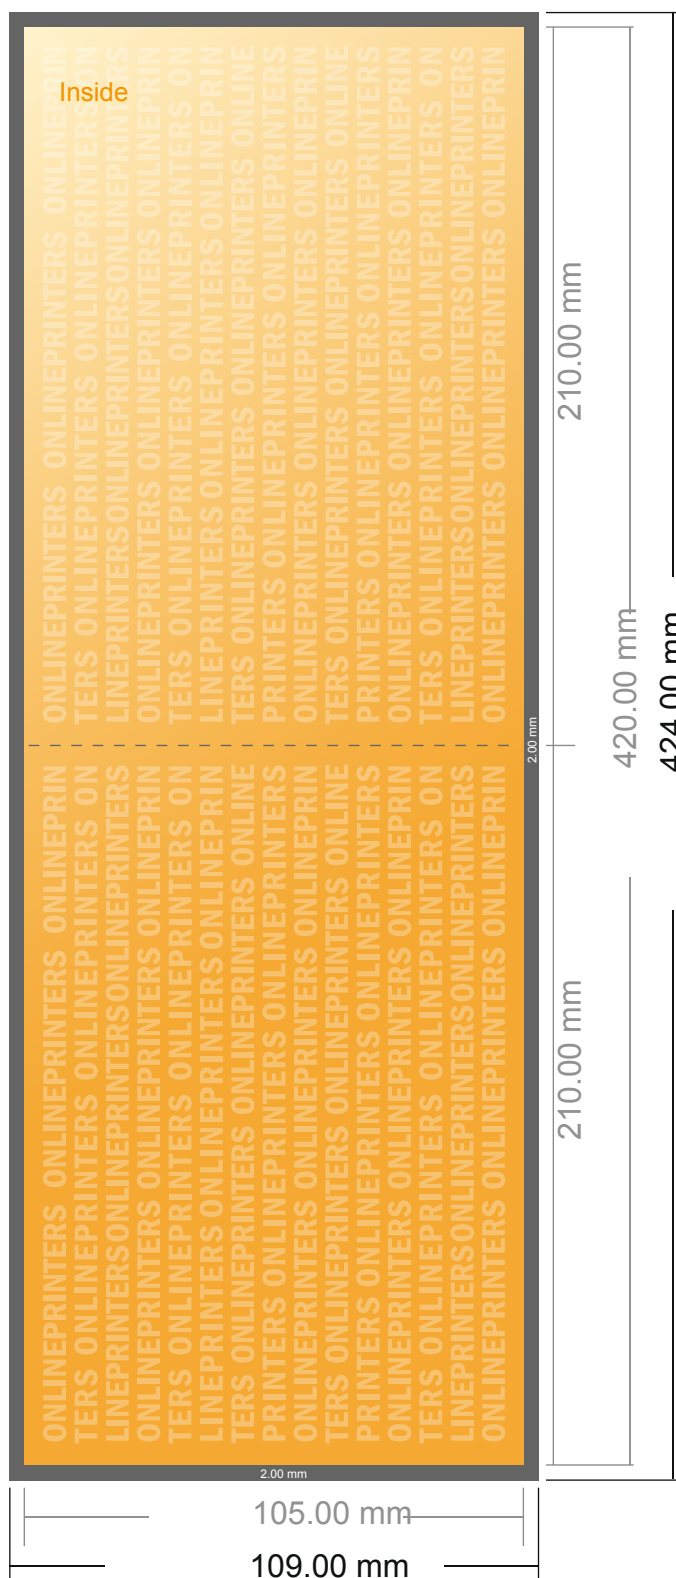

Eco/natural paper folded cards Landscape

DL • Single fold • 4 pages

- Data format (incl. 2.00 mm bleed): 42.40 x 10.90 cm
- Trimmed size (open): 42.00 x 10.50 cm
- Trimmed size (closed): 21.00 x 10.50 cm
- **Safety margin**
Maintaining 4 mm space between the text/information and the edge of the trimmed format prevents undesirable cuts.

Please note:

- Allow for trim allowance and safety margin according to instructions.
- Arrange background graphics, images or graphics up to the edge of the data format.
- Tolerances may occur during production due to cutting, punching and folding processes.
- This sketch is not drawn to scale.
- Printing data: Instructions and templates can be found under the menu item "Printing data" at www.onlineprinters.com.

Eco/natural paper folded cards Landscape

DL • Single fold • 4 pages

- Data format (incl. 2.00 mm bleed): 42.40 x 10.90 cm
- Trimmed size (open): 42.00 x 10.50 cm
- Trimmed size (closed): 21.00 x 10.50 cm

- **Safety margin**
Maintaining 4 mm space between the text/information and the edge of the trimmed format prevents undesirable cuts.

Please note:

- Allow for trim allowance and safety margin according to instructions.
- Arrange background graphics, images or graphics up to the edge of the data format.
- Tolerances may occur during production due to cutting, punching and folding processes.
- This sketch is not drawn to scale.
- Printing data: Instructions and templates can be found under the menu item "Printing data" at www.onlineprinters.com.