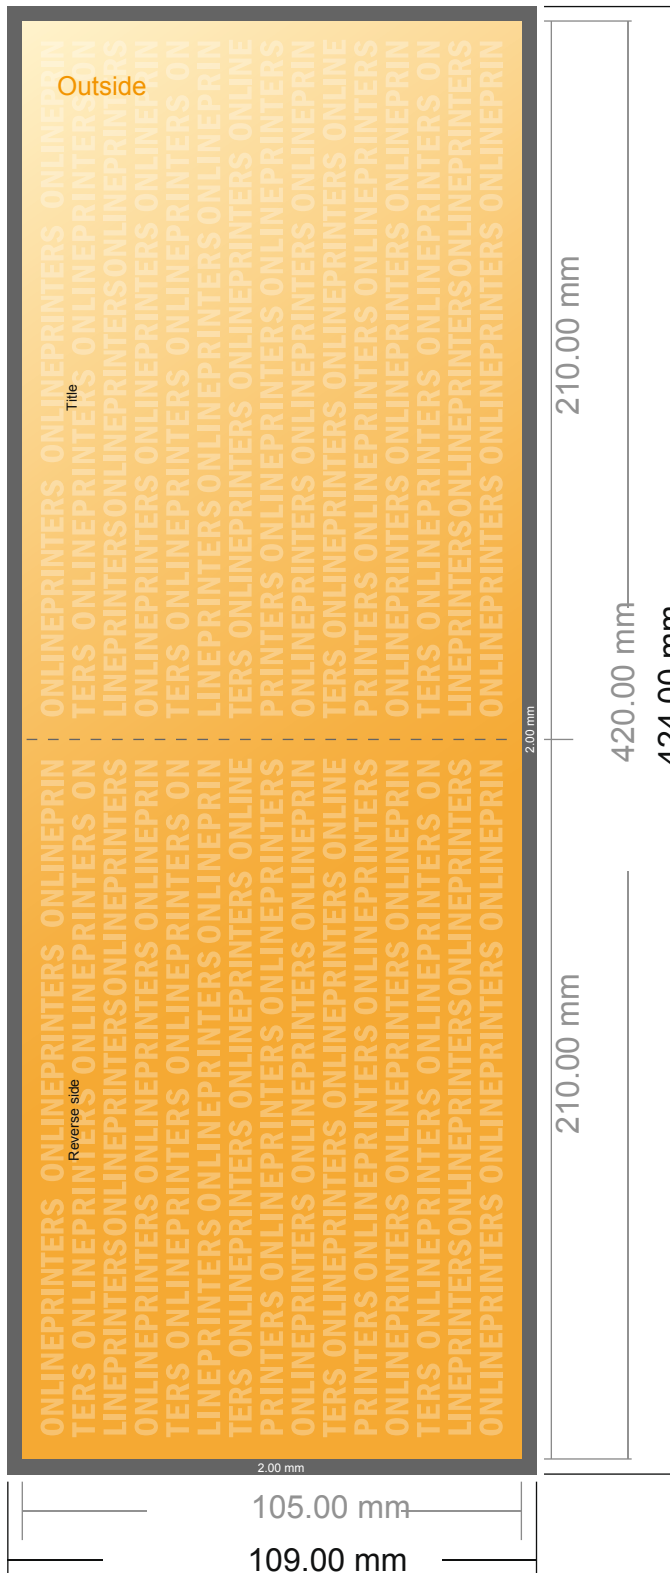

Eco/natural paper folded cards Landscape

DL • Single fold • 4 pages

- Data format (incl. 2.00 mm bleed): 42.40 x 10.90 cm
- Trimmed size (open): 42.00 x 10.50 cm
- Trimmed size (closed): 21.00 x 10.50 cm
- **Safety margin**
Maintaining 4 mm space between the text/information and the edge of the trimmed format prevents undesirable cuts.

Please note:

- Allow for trim allowance and safety margin according to instructions.
- Arrange background graphics, images or graphics up to the edge of the data format.
- Tolerances may occur during production due to cutting, punching and folding processes.
- This sketch is not drawn to scale.
- Printing data: Instructions and templates can be found under the menu item "Printing data" at www.onlineprinters.com.

Eco/natural paper folded cards Landscape

DL • Single fold • 4 pages

- Data format (incl. 2.00 mm bleed): 42.40 x 10.90 cm
- Trimmed size (open): 42.00 x 10.50 cm
- Trimmed size (closed): 21.00 x 10.50 cm

- **Safety margin**
Maintaining 4 mm space between the text/information and the edge of the trimmed format prevents undesirable cuts.

Please note:

- Allow for trim allowance and safety margin according to instructions.
- Arrange background graphics, images or graphics up to the edge of the data format.
- Tolerances may occur during production due to cutting, punching and folding processes.
- This sketch is not drawn to scale.
- Printing data: Instructions and templates can be found under the menu item "Printing data" at www.onlineprinters.com.