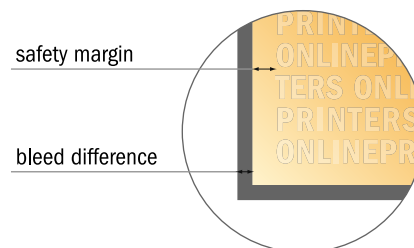

Please note:

- Allow for trim allowance and safety margin according to instructions.
- Arrange background graphics, images or graphics up to the edge of the data format.
- Tolerances may occur during production due to cutting, punching and folding processes.
- This sketch is not drawn to scale.
- Printing data: Instructions and templates can be found under the menu item "Printing data" at www.onlineprinters.com.

Eco/natural paper folded cards Landscape

DL • Single fold • 4 pages

- Data format (incl. 2.00 mm bleed): 42.40 x 10.90 cm
- Trimmed size (open): 42.00 x 10.50 cm
- Trimmed size (closed): 21.00 x 10.50 cm

- **Safety margin**
Maintaining 4 mm space between the text/information and the edge of the trimmed format prevents undesirable cuts.

Please note:

- Allow for trim allowance and safety margin according to instructions.
- Arrange background graphics, images or graphics up to the edge of the data format.
- Tolerances may occur during production due to cutting, punching and folding processes.
- This sketch is not drawn to scale.
- Printing data: Instructions and templates can be found under the menu item "Printing data" at www.onlineprinters.com.