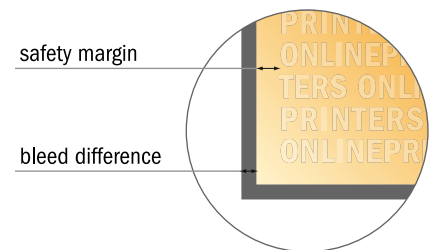

Greeting cards Portrait

Maxi • 2 pages

- **Data format**
(incl. 2.00 mm bleed):
12.90 x 23.90 cm
- **Trimmed size:**
12.50 x 23.50 cm
- **Safety margin**
Maintaining 4 mm space between the text/information and the edge of the trimmed format prevents undesirable cuts.

Please note:

- Allow for trim allowance and safety margin according to instructions.
- Arrange background graphics, images or graphics up to the edge of the data format.
- Tolerances may occur during production due to cutting, punching and folding processes.
- This sketch is not drawn to scale.
- Printing data: Instructions and templates can be found under the menu item "Printing data" at www.onlineprinters.com.