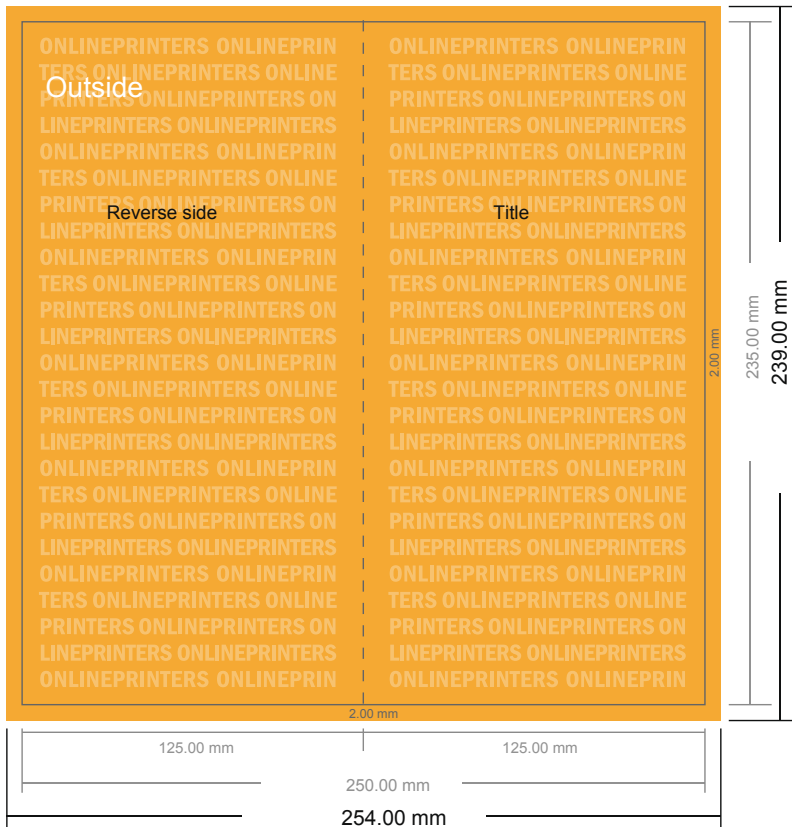

Greeting cards Portrait

Maxi • 4 pages

- Data format (incl. 2.00 mm bleed): 25.40 x 23.90 cm
- Trimmed size (open): 25.00 x 23.50 cm
- Trimmed size (closed): 12.50 x 23.50 cm

- **Safety margin**
Maintaining 4 mm space between the text/information and the edge of the trimmed format prevents undesirable cuts.

Please note:

- Allow for trim allowance and safety margin according to instructions.
- Arrange background graphics, images or graphics up to the edge of the data format.
- Tolerances may occur during production due to cutting, punching and folding processes.
- This sketch is not drawn to scale.
- Printing data: Instructions and templates can be found under the menu item "Printing data" at www.onlineprinters.com.

Greeting cards Portrait

Maxi • 4 pages

- Data format (incl. 2.00 mm bleed): 25.40 x 23.90 cm
- Trimmed size (open): 25.00 x 23.50 cm
- Trimmed size (closed): 12.50 x 23.50 cm

▪ **Safety margin**
Maintaining 4 mm space between the text/information and the edge of the trimmed format prevents undesirable cuts.