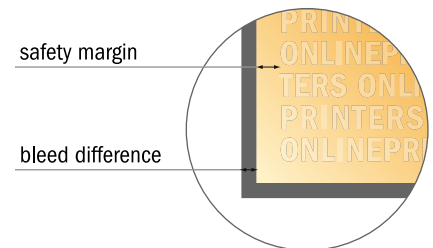

Greeting cards Portrait

Maxi • 4 pages

- Data format (incl. 2.00 mm bleed): 25.40 x 23.90 cm
- Trimmed size (open): 25.00 x 23.50 cm
- Trimmed size (closed): 12.50 x 23.50 cm

- **Safety margin**
Maintaining 4 mm space between the text/information and the edge of the trimmed format prevents undesirable cuts.

Please note:

- Allow for trim allowance and safety margin according to instructions.
- Arrange background graphics, images or graphics up to the edge of the data format.
- Tolerances may occur during production due to cutting, punching and folding processes.
- This sketch is not drawn to scale.
- Printing data: Instructions and templates can be found under the menu item "Printing data" at www.onlineprinters.com.

Greeting cards Portrait

Maxi • 4 pages

- Data format (incl. 2.00 mm bleed): 25.40 x 23.90 cm
- Trimmed size (open): 25.00 x 23.50 cm
- Trimmed size (closed): 12.50 x 23.50 cm

▪ **Safety margin**
Maintaining 4 mm space between the text/information and the edge of the trimmed format prevents undesirable cuts.