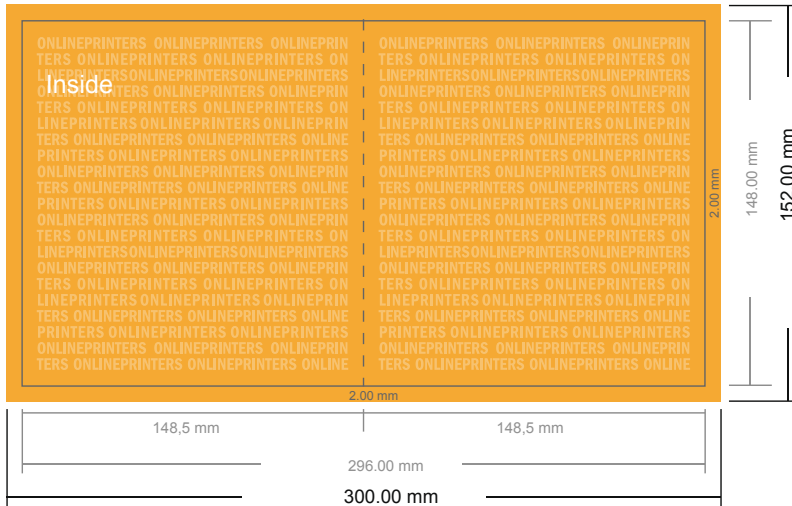

Greeting cards Portrait

A5-Square • 4 pages

- Data format (incl. 2.00 mm bleed): 30.00 x 15.20 cm
- Trimmed size (open): 29.60 x 14.80 cm
- Trimmed size (closed): 14.80 x 14.80 cm

▪ **Safety margin**
 Maintaining 4 mm space between the text/information and the edge of the trimmed format prevents undesirable cuts.

Please note:

- Allow for trim allowance and safety margin according to instructions.
- Arrange background graphics, images or graphics up to the edge of the data format.
- Tolerances may occur during production due to cutting, punching and folding processes.
- This sketch is not drawn to scale.
- Printing data: Instructions and templates can be found under the menu item "Printing data" at www.onlineprinters.com.

Greeting cards Portrait

A5-Square • 4 pages

- Data format
(incl. 2.00 mm bleed):
30.00 x 15.20 cm
- Trimmed size (open):
29.60 x 14.80 cm
- Trimmed size (closed):
14.80 x 14.80 cm

- **Safety margin**
Maintaining 4 mm space between the text/information and the edge of the trimmed format prevents undesirable cuts.