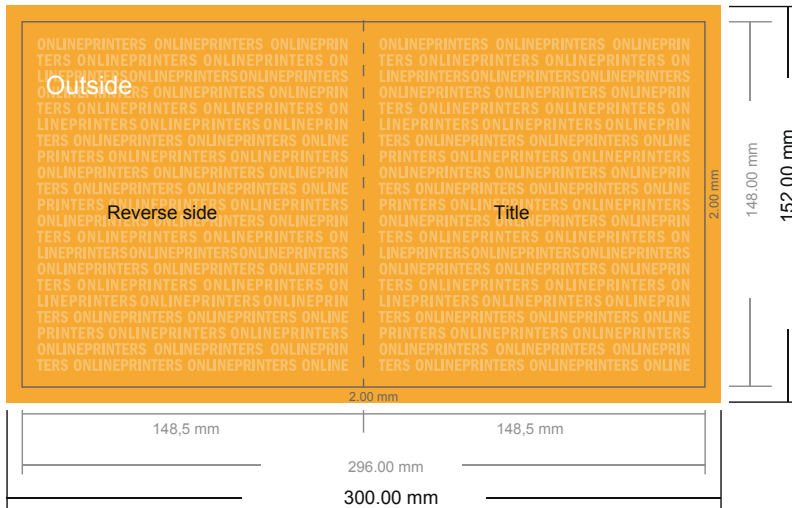

Greeting cards Portrait

A5-Square • 4 pages

- Data format (incl. 2.00 mm bleed): 30.00 x 15.20 cm
- Trimmed size (open): 29.60 x 14.80 cm
- Trimmed size (closed): 14.80 x 14.80 cm

▪ **Safety margin**
 Maintaining 4 mm space between the text/information and the edge of the trimmed format prevents undesirable cuts.

Please note:

- Allow for trim allowance and safety margin according to instructions.
- Arrange background graphics, images or graphics up to the edge of the data format.
- Tolerances may occur during production due to cutting, punching and folding processes.
- This sketch is not drawn to scale.
- Printing data: Instructions and templates can be found under the menu item "Printing data" at www.onlineprinters.com.

Greeting cards Portrait

A5-Square • 4 pages

- Data format
(incl. 2.00 mm bleed):
30.00 x 15.20 cm
- Trimmed size (open):
29.60 x 14.80 cm
- Trimmed size (closed):
14.80 x 14.80 cm

- **Safety margin**
Maintaining 4 mm space between the text/information and the edge of the trimmed format prevents undesirable cuts.