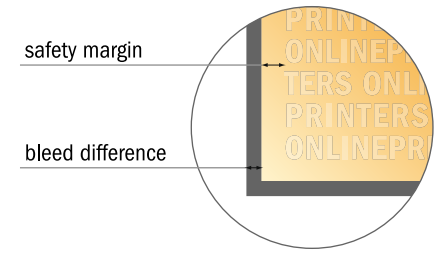

Greeting cards Portrait

A5-Square • 4 pages

- Data format (incl. 2.00 mm bleed): 30.00 x 15.20 cm
- Trimmed size (open): 29.60 x 14.80 cm
- Trimmed size (closed): 14.80 x 14.80 cm

▪ **Safety margin**
 Maintaining 4 mm space between the text/information and the edge of the trimmed format prevents undesirable cuts.

Please note:

- Allow for trim allowance and safety margin according to instructions.
- Arrange background graphics, images or graphics up to the edge of the data format.
- Tolerances may occur during production due to cutting, punching and folding processes.
- This sketch is not drawn to scale.
- Printing data: Instructions and templates can be found under the menu item "Printing data" at www.onlineprinters.com.

Greeting cards Portrait

A5-Square • 4 pages

- Data format
(incl. 2.00 mm bleed):
30.00 x 15.20 cm
- Trimmed size (open):
29.60 x 14.80 cm
- Trimmed size (closed):
14.80 x 14.80 cm

- **Safety margin**
Maintaining 4 mm space between the text/information and the edge of the trimmed format prevents undesirable cuts.