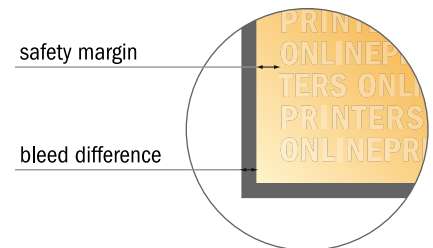

Greeting cards Portrait

DL • 4 pages

- Data format (incl. 2.00 mm bleed): 21.40 x 21.40 cm
- Trimmed size (open): 21.00 x 21.00 cm
- Trimmed size (closed): 10.50 x 21.00 cm

- **Safety margin**
Maintaining 4 mm space between the text/information and the edge of the trimmed format prevents undesirable cuts.

Please note:

- Allow for trim allowance and safety margin according to instructions.
- Arrange background graphics, images or graphics up to the edge of the data format.
- Tolerances may occur during production due to cutting, punching and folding processes.
- This sketch is not drawn to scale.
- Printing data: Instructions and templates can be found under the menu item "Printing data" at www.onlineprinters.com.

Greeting cards Portrait

DL • 4 pages

- Data format (incl. 2.00 mm bleed): 21.40 x 21.40 cm
- Trimmed size (open): 21.00 x 21.00 cm
- Trimmed size (closed): 10.50 x 21.00 cm

▪ **Safety margin**
 Maintaining 4 mm space between the text/information and the edge of the trimmed format prevents undesirable cuts.