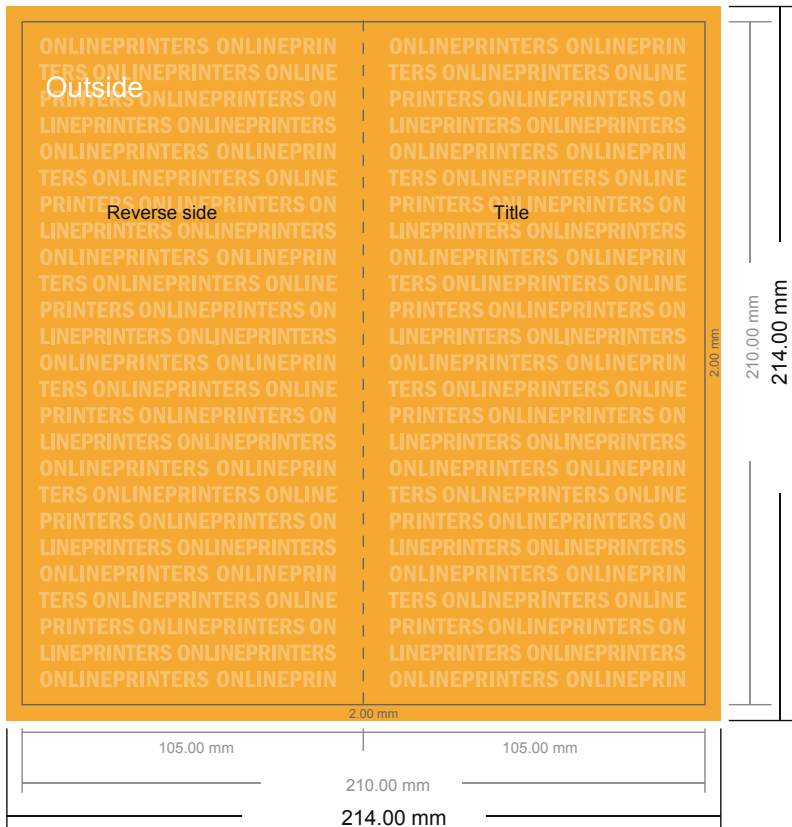

Greeting cards Portrait

DL • 4 pages

- Data format (incl. 2.00 mm bleed): 21.40 x 21.40 cm
- Trimmed size (open): 21.00 x 21.00 cm
- Trimmed size (closed): 10.50 x 21.00 cm

- **Safety margin**
Maintaining 4 mm space between the text/information and the edge of the trimmed format prevents undesirable cuts.

Please note:

- Allow for trim allowance and safety margin according to instructions.
- Arrange background graphics, images or graphics up to the edge of the data format.
- Tolerances may occur during production due to cutting, punching and folding processes.
- This sketch is not drawn to scale.
- Printing data: Instructions and templates can be found under the menu item "Printing data" at www.onlineprinters.com.

Greeting cards Portrait

DL • 4 pages

- Data format (incl. 2.00 mm bleed): 21.40 x 21.40 cm
- Trimmed size (open): 21.00 x 21.00 cm
- Trimmed size (closed): 10.50 x 21.00 cm

▪ **Safety margin**
 Maintaining 4 mm space between the text/information and the edge of the trimmed format prevents undesirable cuts.