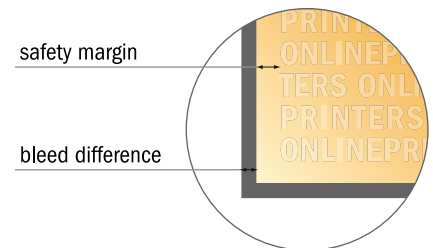

## Invitation cards Portrait

A6 • 4 pages

- Data format (incl. 2.00 mm bleed): 21.40 x 15.20 cm

- Trimmed size (open): 21.00 x 14.80 cm

- Trimmed size (closed): 10.50 x 14.80 cm

- **Safety margin**  
Maintaining 4 mm space between the text/information and the edge of the trimmed format prevents undesirable cuts.

### Please note:

- Allow for trim allowance and safety margin according to instructions.
- Arrange background graphics, images or graphics up to the edge of the data format.
- Tolerances may occur during production due to cutting, punching and folding processes.
- This sketch is not drawn to scale.
- Printing data: Instructions and templates can be found under the menu item "Printing data" at [www.onlineprinters.com](http://www.onlineprinters.com).