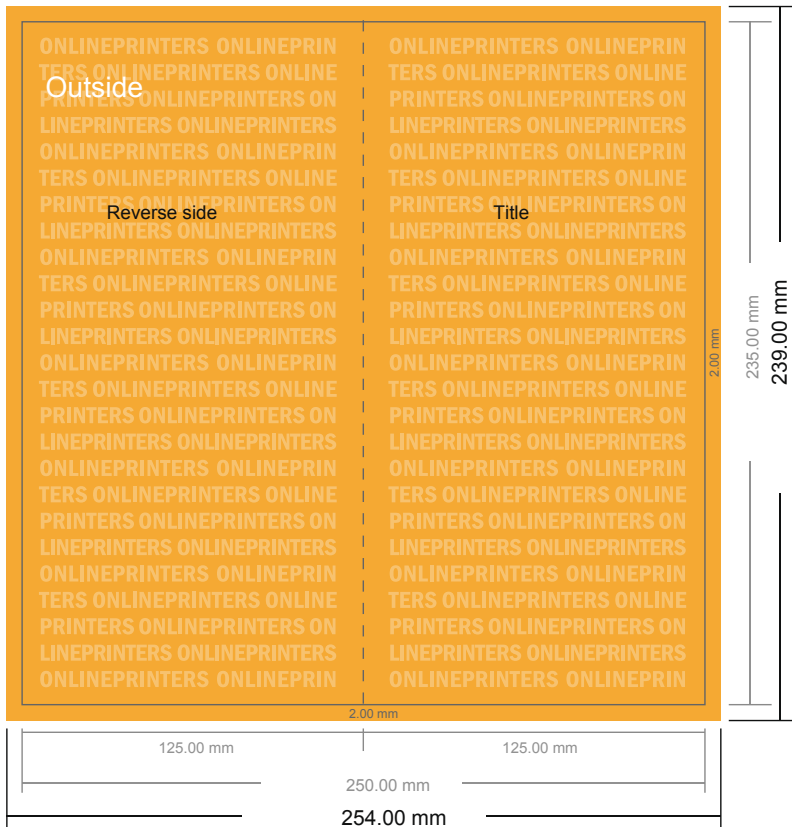

Invitation cards Portrait

Maxi • 4 pages

- Data format (incl. 2.00 mm bleed): 25.40 x 23.90 cm
- Trimmed size (open): 25.00 x 23.50 cm
- Trimmed size (closed): 12.50 x 23.50 cm
- **Safety margin**
Maintaining 4 mm space between the text/information and the edge of the trimmed format prevents undesirable cuts.

Please note:

- Allow for trim allowance and safety margin according to instructions.
- Arrange background graphics, images or graphics up to the edge of the data format.
- Tolerances may occur during production due to cutting, punching and folding processes.
- This sketch is not drawn to scale.
- Printing data: Instructions and templates can be found under the menu item "Printing data" at www.onlineprinters.com.

Invitation cards Portrait

Maxi • 4 pages

- Data format (incl. 2.00 mm bleed): 25.40 x 23.90 cm
- Trimmed size (open): 25.00 x 23.50 cm
- Trimmed size (closed): 12.50 x 23.50 cm

▪ **Safety margin**
 Maintaining 4 mm space between the text/information and the edge of the trimmed format prevents undesirable cuts.