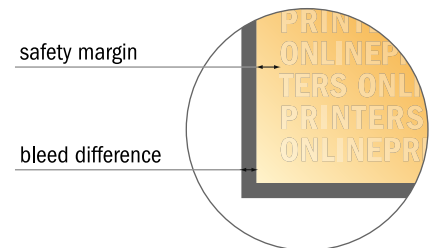

Invitation cards Portrait

Maxi • 4 pages

- Data format (incl. 2.00 mm bleed): 25.40 x 23.90 cm
- Trimmed size (open): 25.00 x 23.50 cm
- Trimmed size (closed): 12.50 x 23.50 cm
- **Safety margin**
Maintaining 4 mm space between the text/information and the edge of the trimmed format prevents undesirable cuts.

Please note:

- Allow for trim allowance and safety margin according to instructions.
- Arrange background graphics, images or graphics up to the edge of the data format.
- Tolerances may occur during production due to cutting, punching and folding processes.
- This sketch is not drawn to scale.
- Printing data: Instructions and templates can be found under the menu item "Printing data" at www.onlineprinters.com.

Invitation cards Portrait

Maxi • 4 pages

- Data format (incl. 2.00 mm bleed): 25.40 x 23.90 cm
- Trimmed size (open): 25.00 x 23.50 cm
- Trimmed size (closed): 12.50 x 23.50 cm

▪ **Safety margin**
 Maintaining 4 mm space between the text/information and the edge of the trimmed format prevents undesirable cuts.