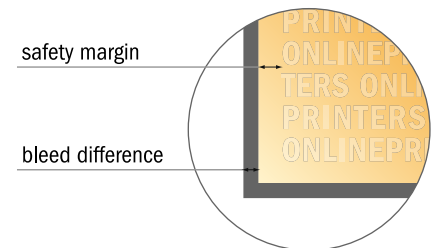

Invitation cards Portrait

8.5 x 5.5 cm • 4 pages

- **Data format**
(incl. 2.00 mm bleed):
11.40 x 8.90 cm
- **Trimmed size (open):**
11.00 x 8.50 cm
- **Trimmed size (closed):**
5.50 x 8.50 cm

- **Safety margin**
Maintaining 4 mm space between the text/information and the edge of the trimmed format prevents undesirable cuts.

Please note:

- Allow for trim allowance and safety margin according to instructions.
- Arrange background graphics, images or graphics up to the edge of the data format.
- Tolerances may occur during production due to cutting, punching and folding processes.
- This sketch is not drawn to scale.
- Printing data: Instructions and templates can be found under the menu item "Printing data" at www.onlineprinters.com.

Invitation cards Portrait

8.5 x 5.5 cm • 4 pages

- Data format (incl. 2.00 mm bleed): 11.40 x 8.90 cm
- Trimmed size (open): 11.00 x 8.50 cm
- Trimmed size (closed): 5.50 x 8.50 cm

- **Safety margin**
Maintaining 4 mm space between the text/information and the edge of the trimmed format prevents undesirable cuts.