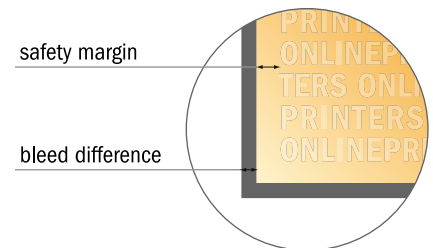

Invitation cards Portrait

8.5 x 5.5 cm • 4 pages

- **Data format**
(incl. 2.00 mm bleed):
11.40 x 8.90 cm
- **Trimmed size (open):**
11.00 x 8.50 cm
- **Trimmed size (closed):**
5.50 x 8.50 cm

- **Safety margin**
Maintaining 4 mm space between the text/information and the edge of the trimmed format prevents undesirable cuts.

Please note:

- Allow for trim allowance and safety margin according to instructions.
- Arrange background graphics, images or graphics up to the edge of the data format.
- Tolerances may occur during production due to cutting, punching and folding processes.
- This sketch is not drawn to scale.
- Printing data: Instructions and templates can be found under the menu item "Printing data" at www.onlineprinters.com.

Invitation cards Portrait

8.5 x 5.5 cm • 4 pages

- Data format (incl. 2.00 mm bleed): 11.40 x 8.90 cm
- Trimmed size (open): 11.00 x 8.50 cm
- Trimmed size (closed): 5.50 x 8.50 cm

- **Safety margin**
Maintaining 4 mm space between the text/information and the edge of the trimmed format prevents undesirable cuts.