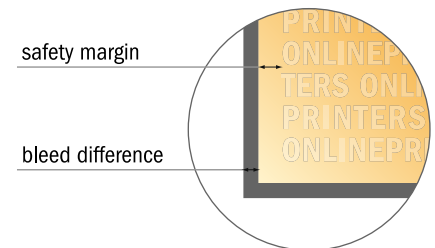

Invitation cards Portrait

A6-Square • 4 pages

- **Data format**
(incl. 2.00 mm bleed):
21.40 x 10.90 cm
- **Trimmed size (open):**
21.00 x 10.50 cm
- **Trimmed size (closed):**
10.50 x 10.50 cm

- **Safety margin**
Maintaining 4 mm space between the text/information and the edge of the trimmed format prevents undesirable cuts.

Please note:

- Allow for trim allowance and safety margin according to instructions.
- Arrange background graphics, images or graphics up to the edge of the data format.
- Tolerances may occur during production due to cutting, punching and folding processes.
- This sketch is not drawn to scale.
- Printing data: Instructions and templates can be found under the menu item "Printing data" at www.onlineprinters.com.

Invitation cards Portrait

A6-Square • 4 pages

- Data format (incl. 2.00 mm bleed): 21.40 x 10.90 cm
- Trimmed size (open): 21.00 x 10.50 cm
- Trimmed size (closed): 10.50 x 10.50 cm

- **Safety margin**
Maintaining 4 mm space between the text/information and the edge of the trimmed format prevents undesirable cuts.