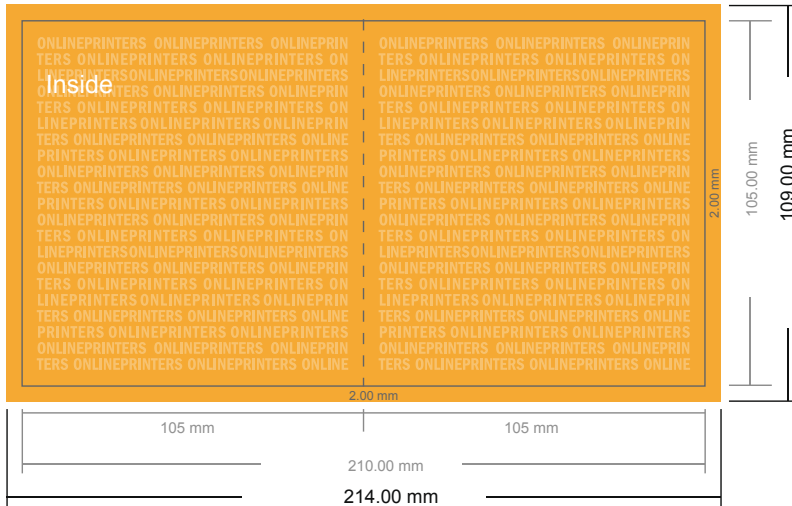

Invitation cards Portrait

A6-Square • 4 pages

- **Data format**
(incl. 2.00 mm bleed):
21.40 x 10.90 cm
- **Trimmed size (open):**
21.00 x 10.50 cm
- **Trimmed size (closed):**
10.50 x 10.50 cm

- **Safety margin**
Maintaining 4 mm space between the text/information and the edge of the trimmed format prevents undesirable cuts.

Please note:

- Allow for trim allowance and safety margin according to instructions.
- Arrange background graphics, images or graphics up to the edge of the data format.
- Tolerances may occur during production due to cutting, punching and folding processes.
- This sketch is not drawn to scale.
- Printing data: Instructions and templates can be found under the menu item "Printing data" at www.onlineprinters.com.

Invitation cards Portrait

A6-Square • 4 pages

- Data format (incl. 2.00 mm bleed): 21.40 x 10.90 cm
- Trimmed size (open): 21.00 x 10.50 cm
- Trimmed size (closed): 10.50 x 10.50 cm

- **Safety margin**
Maintaining 4 mm space between the text/information and the edge of the trimmed format prevents undesirable cuts.