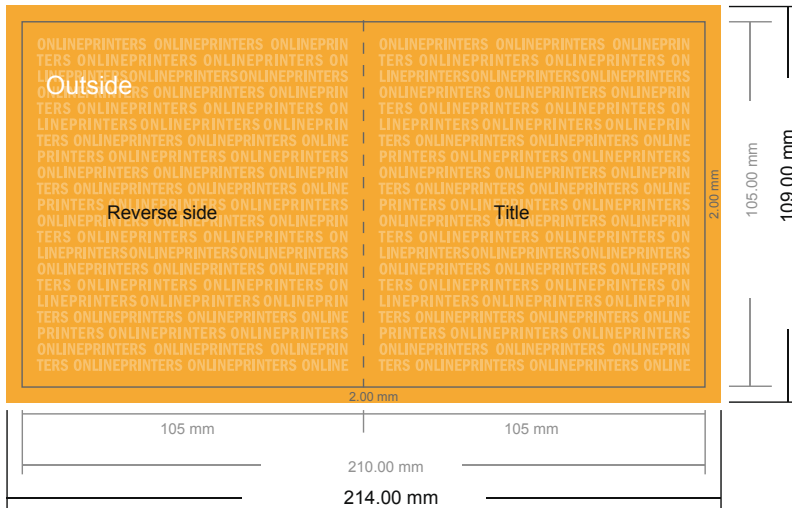

Invitation cards Portrait

A6-Square • 4 pages

- **Data format**
(incl. 2.00 mm bleed):
21.40 x 10.90 cm
- **Trimmed size (open):**
21.00 x 10.50 cm
- **Trimmed size (closed):**
10.50 x 10.50 cm

- **Safety margin**
Maintaining 4 mm space between the text/information and the edge of the trimmed format prevents undesirable cuts.

Please note:

- Allow for trim allowance and safety margin according to instructions.
- Arrange background graphics, images or graphics up to the edge of the data format.
- Tolerances may occur during production due to cutting, punching and folding processes.
- This sketch is not drawn to scale.
- Printing data: Instructions and templates can be found under the menu item "Printing data" at www.onlineprinters.com.

Invitation cards Portrait

A6-Square • 4 pages

- Data format (incl. 2.00 mm bleed): 21.40 x 10.90 cm
- Trimmed size (open): 21.00 x 10.50 cm
- Trimmed size (closed): 10.50 x 10.50 cm

- **Safety margin**
Maintaining 4 mm space between the text/information and the edge of the trimmed format prevents undesirable cuts.