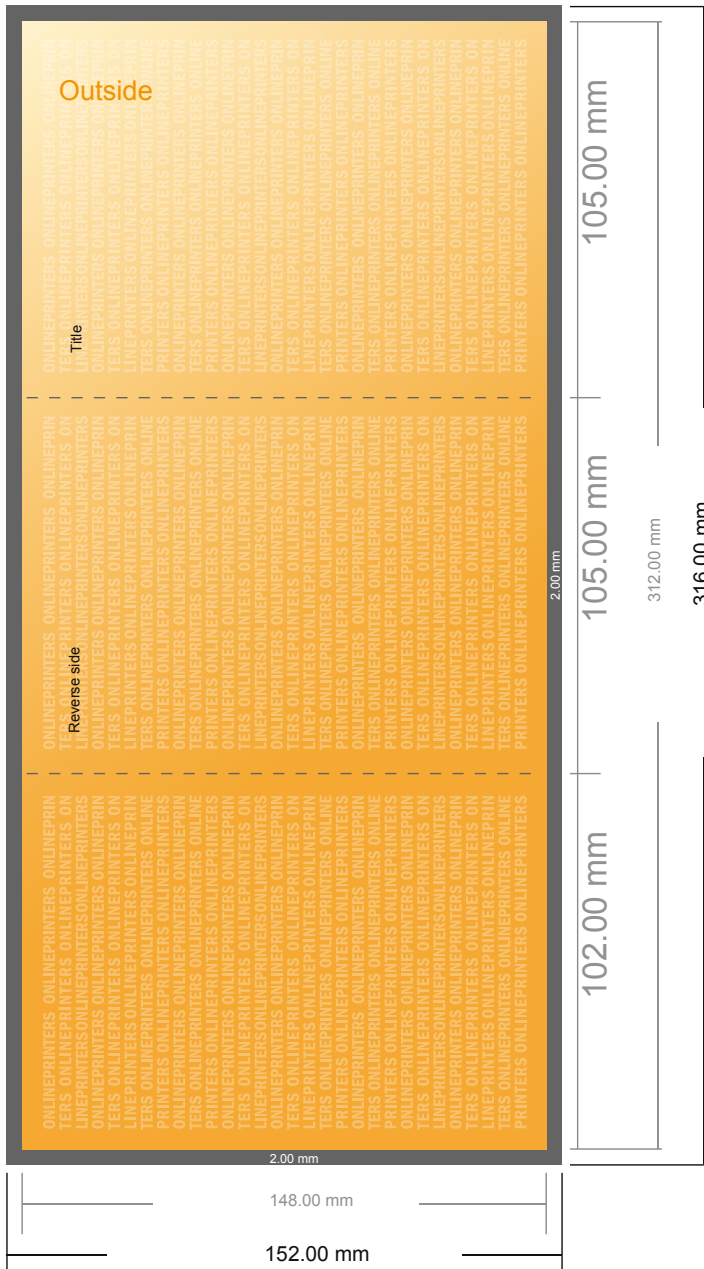

Folded Christmas cards, portrait

A6 • Letter fold • 6 pages

- Data format (incl. 2.00 mm bleed): 31.60 x 15.20 cm
- Trimmed size (open): 31.20 x 14.80 cm
- Trimmed size (closed): 10.50 x 14.80 cm

- **Safety margin**
Maintaining 4 mm space between the text/information and the edge of the trimmed format prevents undesirable cuts.

Please note:

- Allow for trim allowance and safety margin according to instructions.
- Arrange background graphics, images or graphics up to the edge of the data format.
- Tolerances may occur during production due to cutting, punching and folding processes.
- This sketch is not drawn to scale.
- Printing data: Instructions and templates can be found under the menu item "Printing data" at www.onlineprinters.com.