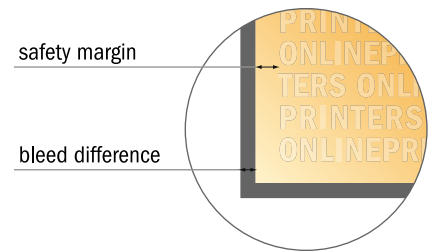

Please note:

- Allow for trim allowance and safety margin according to instructions.
- Arrange background graphics, images or graphics up to the edge of the data format.
- Tolerances may occur during production due to cutting, punching and folding processes.
- This sketch is not drawn to scale.
- Printing data: Instructions and templates can be found under the menu item "Printing data" at www.onlineprinters.com.

Folded Christmas cards, portrait

A6 • Letter fold • 6 pages

- Data format (incl. 2.00 mm bleed): 31.60 x 15.20 cm
- Trimmed size (open): 31.20 x 14.80 cm
- Trimmed size (closed): 10.50 x 14.80 cm

- **Safety margin**
Maintaining 4 mm space between the text/information and the edge of the trimmed format prevents undesirable cuts.