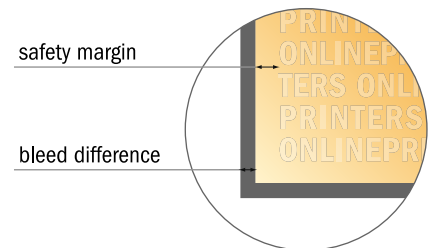

Folded Christmas cards, portrait

A6 • Letter fold • 6 pages

- Data format (incl. 2.00 mm bleed): 31.60 x 15.20 cm
- Trimmed size (open): 31.20 x 14.80 cm
- Trimmed size (closed): 10.50 x 14.80 cm

- **Safety margin**
Maintaining 4 mm space between the text/information and the edge of the trimmed format prevents undesirable cuts.

Please note:

- Allow for trim allowance and safety margin according to instructions.
- Arrange background graphics, images or graphics up to the edge of the data format.
- Tolerances may occur during production due to cutting, punching and folding processes.
- This sketch is not drawn to scale.
- Printing data: Instructions and templates can be found under the menu item "Printing data" at www.onlineprinters.com.