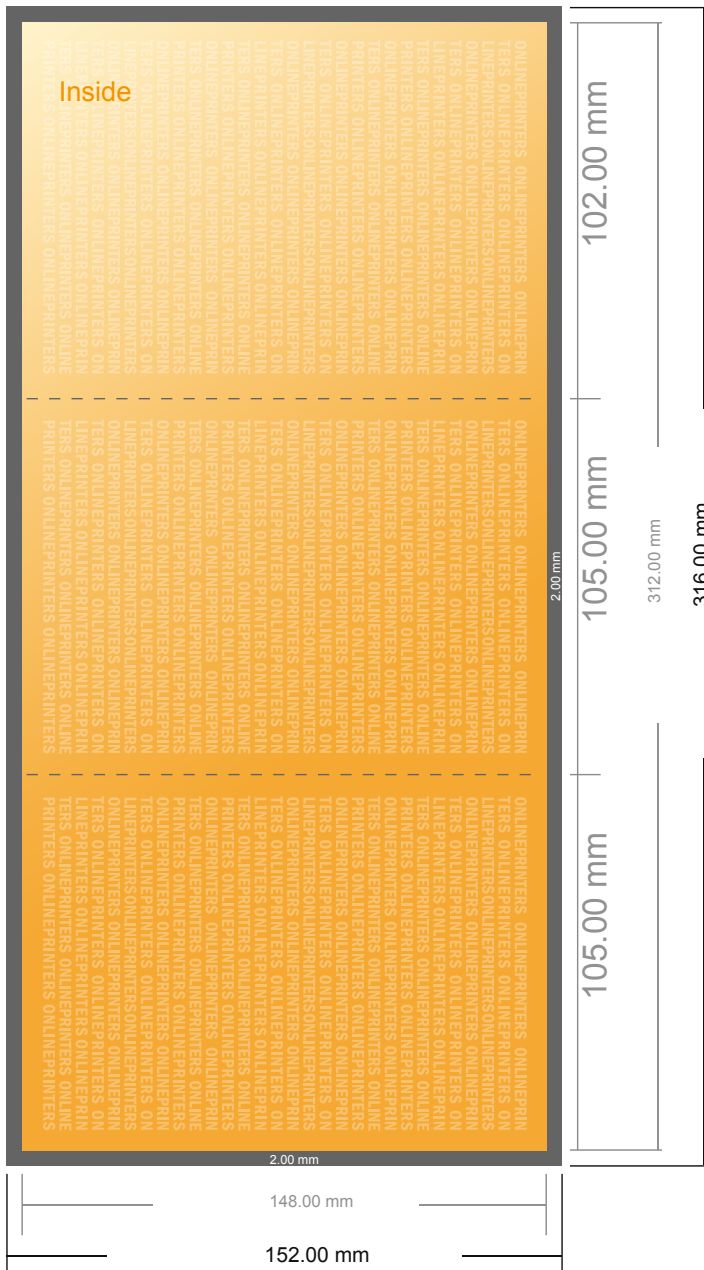

Folded Christmas cards, portrait

A6 • Letter fold • 6 pages

- Data format (incl. 2.00 mm bleed): 31.60 x 15.20 cm
- Trimmed size (open): 31.20 x 14.80 cm
- Trimmed size (closed): 10.50 x 14.80 cm

- **Safety margin**
Maintaining 4 mm space between the text/information and the edge of the trimmed format prevents undesirable cuts.

Please note:

- Allow for trim allowance and safety margin according to instructions.
- Arrange background graphics, images or graphics up to the edge of the data format.
- Tolerances may occur during production due to cutting, punching and folding processes.
- This sketch is not drawn to scale.
- Printing data: Instructions and templates can be found under the menu item "Printing data" at www.onlineprinters.com.