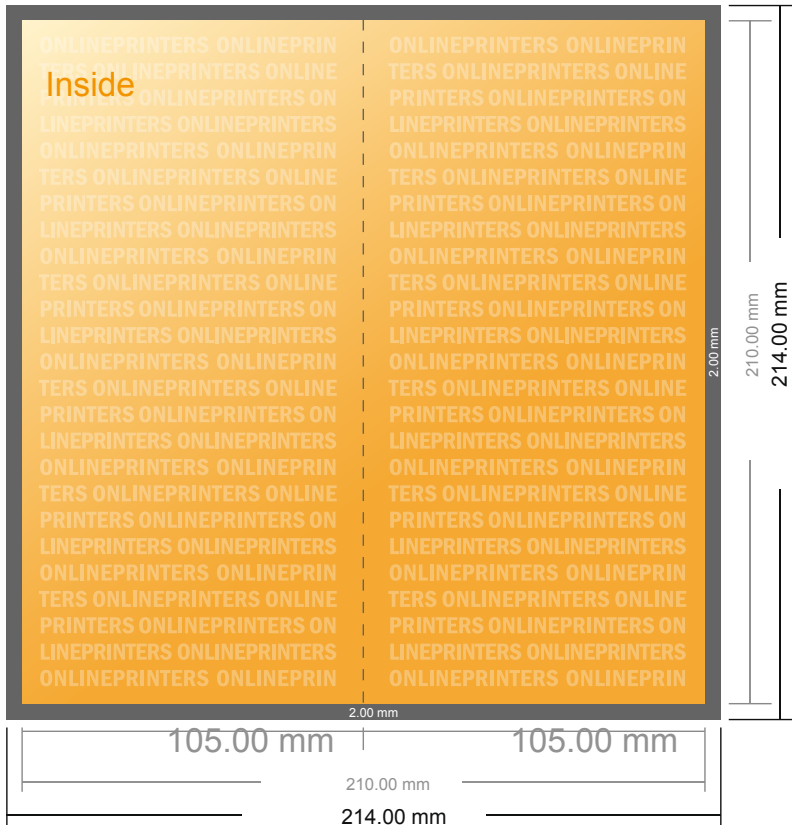

Folded Christmas cards, portrait

DL • Single fold • 4 pages

- Data format (incl. 2.00 mm bleed): 21.40 x 21.40 cm
- Trimmed size (open): 21.00 x 21.00 cm
- Trimmed size (closed): 10.50 x 21.00 cm

- **Safety margin**
Maintaining 4 mm space between the text/information and the edge of the trimmed format prevents undesirable cuts.

Please note:

- Allow for trim allowance and safety margin according to instructions.
- Arrange background graphics, images or graphics up to the edge of the data format.
- Tolerances may occur during production due to cutting, punching and folding processes.
- This sketch is not drawn to scale.
- Printing data: Instructions and templates can be found under the menu item "Printing data" at www.onlineprinters.com.