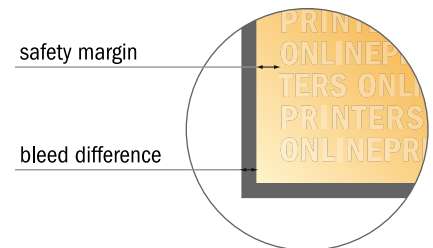

Folded Christmas cards, portrait

DL • Single fold • 4 pages

- Data format (incl. 2.00 mm bleed): 21.40 x 21.40 cm
- Trimmed size (open): 21.00 x 21.00 cm
- Trimmed size (closed): 10.50 x 21.00 cm

- **Safety margin**
Maintaining 4 mm space between the text/information and the edge of the trimmed format prevents undesirable cuts.

Please note:

- Allow for trim allowance and safety margin according to instructions.
- Arrange background graphics, images or graphics up to the edge of the data format.
- Tolerances may occur during production due to cutting, punching and folding processes.
- This sketch is not drawn to scale.
- Printing data: Instructions and templates can be found under the menu item "Printing data" at www.onlineprinters.com.