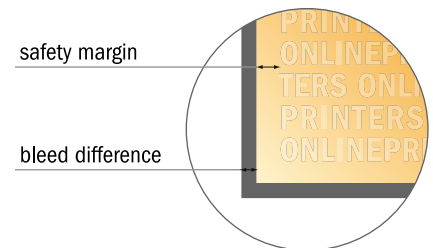

Please note:

- Allow for trim allowance and safety margin according to instructions.
- Arrange background graphics, images or graphics up to the edge of the data format.
- Tolerances may occur during production due to cutting, punching and folding processes.
- This sketch is not drawn to scale.
- Printing data: Instructions and templates can be found under the menu item "Printing data" at www.onlineprinters.com.

Folded Christmas cards, portrait

DL • Single fold • 4 pages

- Data format (incl. 2.00 mm bleed): 21.40 x 21.40 cm
- Trimmed size (open): 21.00 x 21.00 cm
- Trimmed size (closed): 10.50 x 21.00 cm

- **Safety margin**
Maintaining 4 mm space between the text/information and the edge of the trimmed format prevents undesirable cuts.