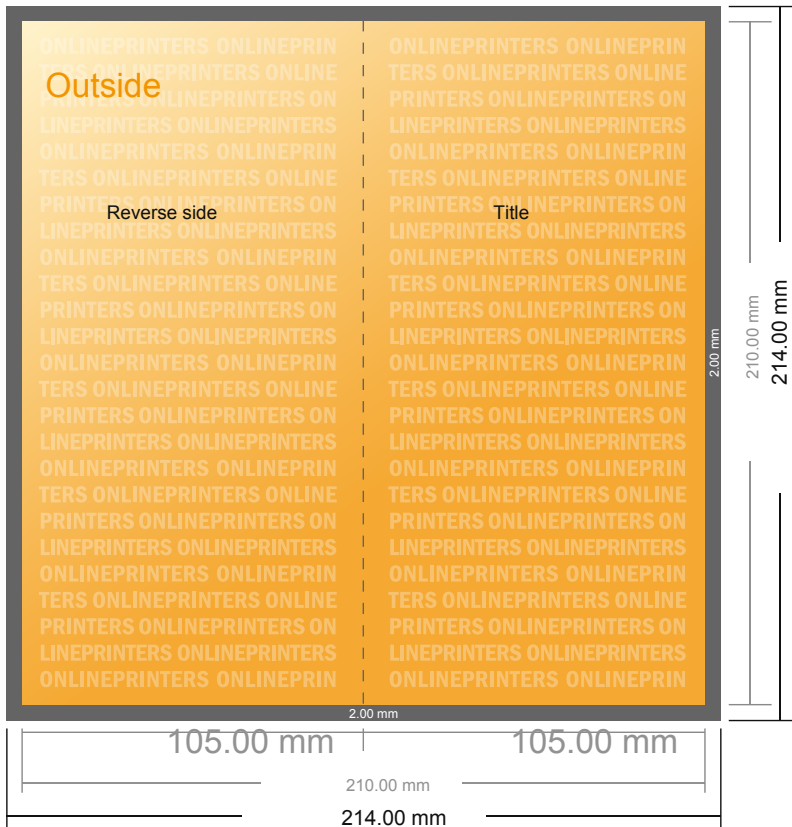

Folded Christmas cards, portrait

DL • Single fold • 4 pages

- Data format (incl. 2.00 mm bleed): 21.40 x 21.40 cm
- Trimmed size (open): 21.00 x 21.00 cm
- Trimmed size (closed): 10.50 x 21.00 cm

- **Safety margin**
Maintaining 4 mm space between the text/information and the edge of the trimmed format prevents undesirable cuts.

Please note:

- Allow for trim allowance and safety margin according to instructions.
- Arrange background graphics, images or graphics up to the edge of the data format.
- Tolerances may occur during production due to cutting, punching and folding processes.
- This sketch is not drawn to scale.
- Printing data: Instructions and templates can be found under the menu item "Printing data" at www.onlineprinters.com.