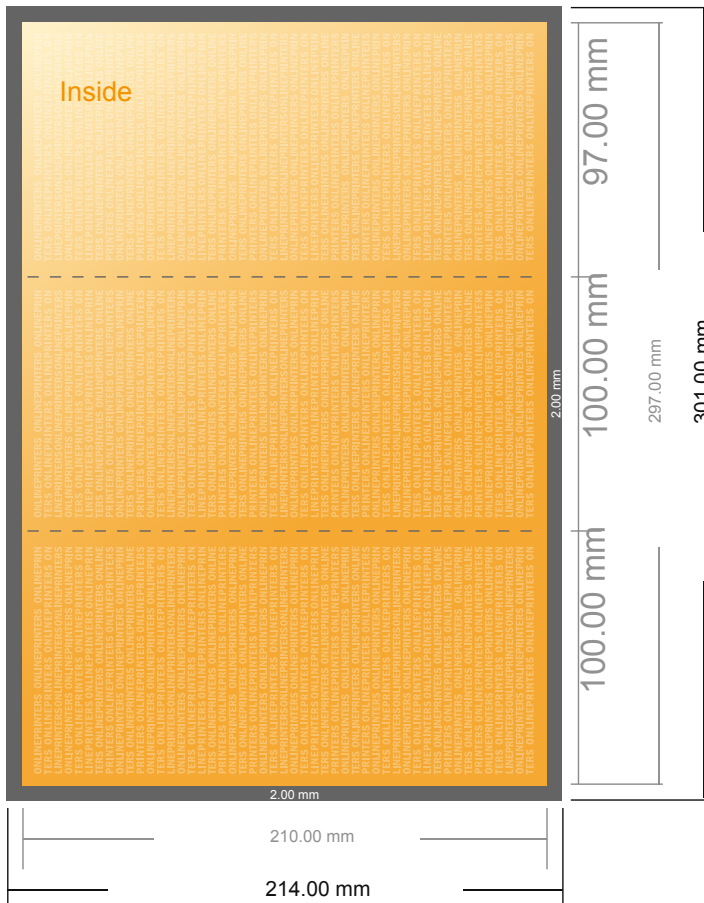

## Folded Christmas cards, portrait

DL • Letter fold • 6 pages

- Data format (incl. 2.00 mm bleed): 30.10 x 21.40 cm
- Trimmed size (open): 29.70 x 21.00 cm
- Trimmed size (closed): 10.00 x 21.00 cm
- **Safety margin**  
Maintaining 4 mm space between the text/information and the edge of the trimmed format prevents undesirable cuts.

### Please note:

- Allow for trim allowance and safety margin according to instructions.
- Arrange background graphics, images or graphics up to the edge of the data format.
- Tolerances may occur during production due to cutting, punching and folding processes.
- This sketch is not drawn to scale.
- Printing data: Instructions and templates can be found under the menu item "Printing data" at [www.onlineprinters.com](http://www.onlineprinters.com).

## Folded Christmas cards, portrait

DL • Letter fold • 6 pages

- Data format (incl. 2.00 mm bleed): 30.10 x 21.40 cm
- Trimmed size (open): 29.70 x 21.00 cm
- Trimmed size (closed): 10.00 x 21.00 cm

▪ **Safety margin**  
 Maintaining 4 mm space between the text/information and the edge of the trimmed format prevents undesirable cuts.

**Please note:**

- Allow for trim allowance and safety margin according to instructions.
- Arrange background graphics, images or graphics up to the edge of the data format.
- Tolerances may occur during production due to cutting, punching and folding processes.
- This sketch is not drawn to scale.
- Printing data: Instructions and templates can be found under the menu item "Printing data" at [www.onlineprinters.com](http://www.onlineprinters.com).