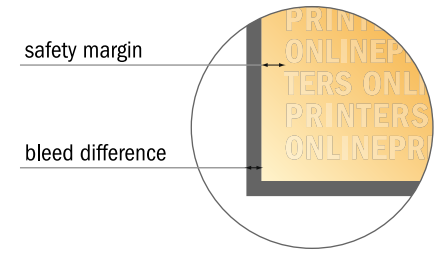

### Please note:

- Allow for trim allowance and safety margin according to instructions.
- Arrange background graphics, images or graphics up to the edge of the data format.
- Tolerances may occur during production due to cutting, punching and folding processes.
- This sketch is not drawn to scale.
- Printing data: Instructions and templates can be found under the menu item "Printing data" at [www.onlineprinters.com](http://www.onlineprinters.com).

## Folded Christmas cards, portrait

DL • Letter fold • 6 pages

- Data format (incl. 2.00 mm bleed): 30.10 x 21.40 cm
- Trimmed size (open): 29.70 x 21.00 cm
- Trimmed size (closed): 10.00 x 21.00 cm

▪ **Safety margin**  
 Maintaining 4 mm space between the text/information and the edge of the trimmed format prevents undesirable cuts.

**Please note:**

- Allow for trim allowance and safety margin according to instructions.
- Arrange background graphics, images or graphics up to the edge of the data format.
- Tolerances may occur during production due to cutting, punching and folding processes.
- This sketch is not drawn to scale.
- Printing data: Instructions and templates can be found under the menu item "Printing data" at [www.onlineprinters.com](http://www.onlineprinters.com).