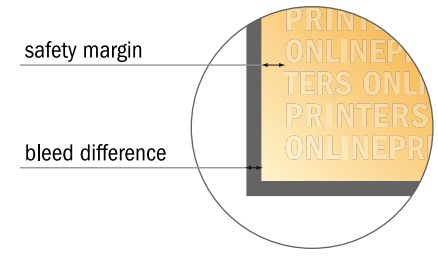

Thank you cards Portrait

A5 • 4 pages

- **Data format**
(incl. 2.00 mm bleed):
30.10 x 21.40 cm
- **Trimmed size (open):**
29.70 x 21.00 cm
- **Trimmed size (closed):**
14.80 x 21.00 cm

▪ **Safety margin**
Maintaining 4 mm space between the text/information and the edge of the trimmed format prevents undesirable cuts.

Please note:

- Allow for trim allowance and safety margin according to instructions.
- Arrange background graphics, images or graphics up to the edge of the data format.
- Tolerances may occur during production due to cutting, punching and folding processes.
- This sketch is not drawn to scale.
- Printing data: Instructions and templates can be found under the menu item "Printing data" at www.onlineprinters.com.

Thank you cards Portrait

A5 • 4 pages

- Data format (incl. 2.00 mm bleed): 30.10 x 21.40 cm
- Trimmed size (open): 29.70 x 21.00 cm
- Trimmed size (closed): 14.80 x 21.00 cm

▪ **Safety margin**
 Maintaining 4 mm space between the text/information and the edge of the trimmed format prevents undesirable cuts.