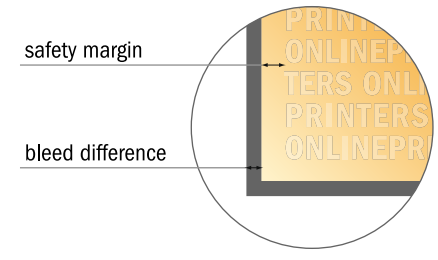

Please note:

- Allow for trim allowance and safety margin according to instructions.
- Arrange background graphics, images or graphics up to the edge of the data format.
- Tolerances may occur during production due to cutting, punching and folding processes.
- This sketch is not drawn to scale.
- Printing data: Instructions and templates can be found under the menu item "Printing data" at www.onlineprinters.com.

Thank you cards Portrait

A5 • 4 pages

- Data format (incl. 2.00 mm bleed): 30.10 x 21.40 cm
- Trimmed size (open): 29.70 x 21.00 cm
- Trimmed size (closed): 14.80 x 21.00 cm

▪ **Safety margin**
 Maintaining 4 mm space between the text/information and the edge of the trimmed format prevents undesirable cuts.