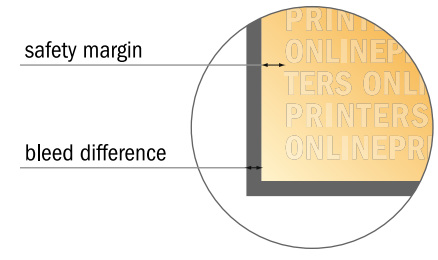

Thank you cards Portrait

8.5 x 5.5 cm • 4 pages

- **Data format**
(incl. 2.00 mm bleed):
11.40 x 8.90 cm
- **Trimmed size (open):**
11.00 x 8.50 cm
- **Trimmed size (closed):**
5.50 x 8.50 cm

▪ **Safety margin**
Maintaining 4 mm space between the text/information and the edge of the trimmed format prevents undesirable cuts.

Please note:

- Allow for trim allowance and safety margin according to instructions.
- Arrange background graphics, images or graphics up to the edge of the data format.
- Tolerances may occur during production due to cutting, punching and folding processes.
- This sketch is not drawn to scale.
- Printing data: Instructions and templates can be found under the menu item "Printing data" at www.onlineprinters.com.