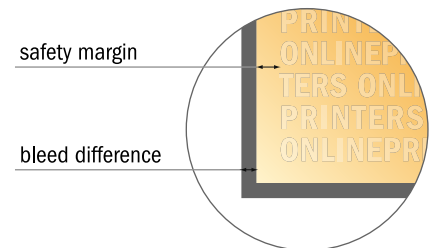

Thank you cards Landscape

DL • 4 pages

- Data format (incl. 2.00 mm bleed): 42.40 x 10.90 cm
- Trimmed size (open): 42.00 x 10.50 cm
- Trimmed size (closed): 21.00 x 10.50 cm
- **Safety margin**
Maintaining 4 mm space between the text/information and the edge of the trimmed format prevents undesirable cuts.

Please note:

- Allow for trim allowance and safety margin according to instructions.
- Arrange background graphics, images or graphics up to the edge of the data format.
- Tolerances may occur during production due to cutting, punching and folding processes.
- This sketch is not drawn to scale.
- Printing data: Instructions and templates can be found under the menu item "Printing data" at www.onlineprinters.com.