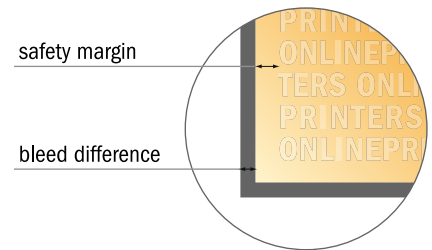

Flyers & Leaflets eco/natural paper

DIN-A4 Half

- Data format
(incl. 2.00 mm bleed):
10.70 x 30.10 cm

- Trimmed size:
10.30 x 29.70 cm

- **Safety margin**
Maintaining 4 mm space between the text/information and the edge of the trimmed format prevents undesirable cuts.

Please note:

- Allow for trim allowance and safety margin according to instructions.
- Arrange background graphics, images or graphics up to the edge of the data format.
- Tolerances may occur during production due to cutting, punching and folding processes.
- This sketch is not drawn to scale.
- Printing data: Instructions and templates can be found under the menu item "Printing data" at www.onlineprinters.com.