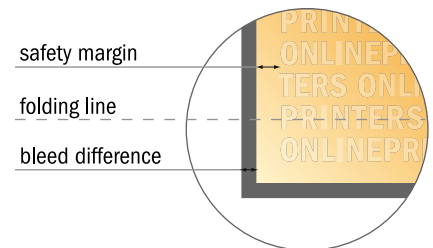

## Folded Leaflets Portrait

A7 • Single fold • 4 pages

- Data format (incl. 2.00 mm bleed): 15.20 x 10.90 cm
- Trimmed size (open): 14.80 x 10.50 cm
- Trimmed size (closed): 7.40 x 10.50 cm

- **Safety margin**  
Maintaining 4 mm space between the text/information and the edge of the trimmed format prevents undesirable cuts.

### Please note:

- Allow for trim allowance and safety margin according to instructions.
- Arrange background graphics, images or graphics up to the edge of the data format.
- Tolerances may occur during production due to cutting, punching and folding processes.
- This sketch is not drawn to scale.
- Printing data: Instructions and templates can be found under the menu item "Printing data" at [www.onlineprinters.com](http://www.onlineprinters.com).

## Folded Leaflets Portrait

A7 • Single fold • 4 pages

- Data format (incl. 2.00 mm bleed): 15.20 x 10.90 cm
- Trimmed size (open): 14.80 x 10.50 cm
- Trimmed size (closed): 7.40 x 10.50 cm

▪ **Safety margin**  
 Maintaining 4 mm space between the text/information and the edge of the trimmed format prevents undesirable cuts.

**Please note:**

- Allow for trim allowance and safety margin according to instructions.
- Arrange background graphics, images or graphics up to the edge of the data format.
- Tolerances may occur during production due to cutting, punching and folding processes.
- This sketch is not drawn to scale.
- Printing data: Instructions and templates can be found under the menu item "Printing data" at [www.onlineprinters.com](http://www.onlineprinters.com).