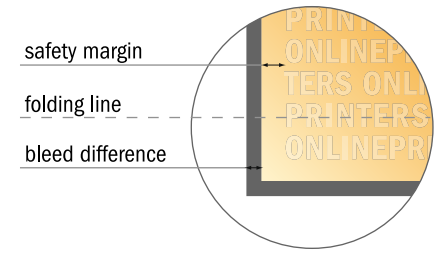

## Folded Leaflets Portrait

A7 • Single fold • 4 pages

- Data format (incl. 2.00 mm bleed): 15.20 x 10.90 cm
- Trimmed size (open): 14.80 x 10.50 cm
- Trimmed size (closed): 7.40 x 10.50 cm

- **Safety margin**  
Maintaining 4 mm space between the text/information and the edge of the trimmed format prevents undesirable cuts.

### Please note:

- Allow for trim allowance and safety margin according to instructions.
- Arrange background graphics, images or graphics up to the edge of the data format.
- Tolerances may occur during production due to cutting, punching and folding processes.
- This sketch is not drawn to scale.
- Printing data: Instructions and templates can be found under the menu item "Printing data" at [www.onlineprinters.com](http://www.onlineprinters.com).

## Folded Leaflets Portrait

A7 • Single fold • 4 pages

- Data format (incl. 2.00 mm bleed): 15.20 x 10.90 cm
- Trimmed size (open): 14.80 x 10.50 cm
- Trimmed size (closed): 7.40 x 10.50 cm

▪ **Safety margin**  
 Maintaining 4 mm space between the text/information and the edge of the trimmed format prevents undesirable cuts.

**Please note:**

- Allow for trim allowance and safety margin according to instructions.
- Arrange background graphics, images or graphics up to the edge of the data format.
- Tolerances may occur during production due to cutting, punching and folding processes.
- This sketch is not drawn to scale.
- Printing data: Instructions and templates can be found under the menu item "Printing data" at [www.onlineprinters.com](http://www.onlineprinters.com).