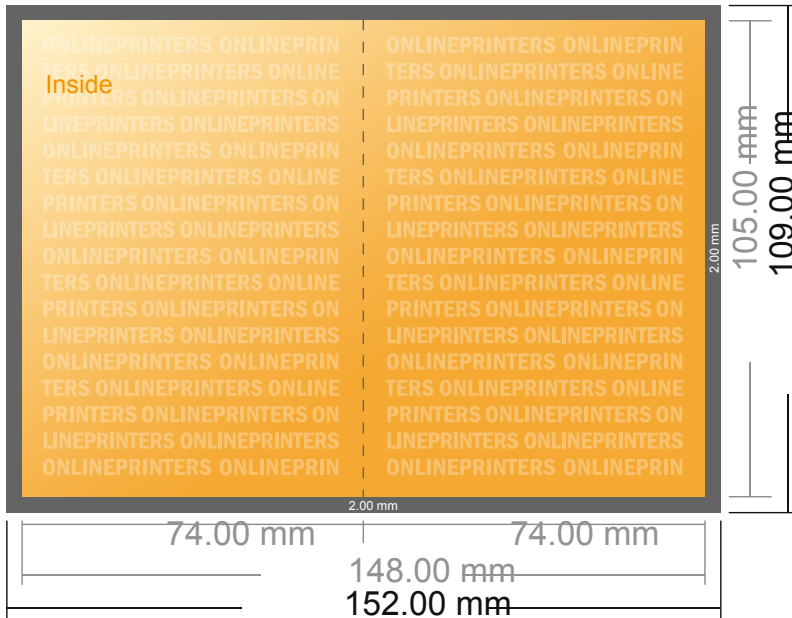

## Folded Leaflets Portrait

A7 • Single fold • 4 pages

- Data format (incl. 2.00 mm bleed): 15.20 x 10.90 cm
- Trimmed size (open): 14.80 x 10.50 cm
- Trimmed size (closed): 7.40 x 10.50 cm

- **Safety margin**  
Maintaining 4 mm space between the text/information and the edge of the trimmed format prevents undesirable cuts.

### Please note:

- Allow for trim allowance and safety margin according to instructions.
- Arrange background graphics, images or graphics up to the edge of the data format.
- Tolerances may occur during production due to cutting, punching and folding processes.
- This sketch is not drawn to scale.
- Printing data: Instructions and templates can be found under the menu item "Printing data" at [www.onlineprinters.com](http://www.onlineprinters.com).

## Folded Leaflets Portrait

A7 • Single fold • 4 pages

- Data format (incl. 2.00 mm bleed): 15.20 x 10.90 cm
- Trimmed size (open): 14.80 x 10.50 cm
- Trimmed size (closed): 7.40 x 10.50 cm

▪ **Safety margin**  
 Maintaining 4 mm space between the text/information and the edge of the trimmed format prevents undesirable cuts.

**Please note:**

- Allow for trim allowance and safety margin according to instructions.
- Arrange background graphics, images or graphics up to the edge of the data format.
- Tolerances may occur during production due to cutting, punching and folding processes.
- This sketch is not drawn to scale.
- Printing data: Instructions and templates can be found under the menu item "Printing data" at [www.onlineprinters.com](http://www.onlineprinters.com).