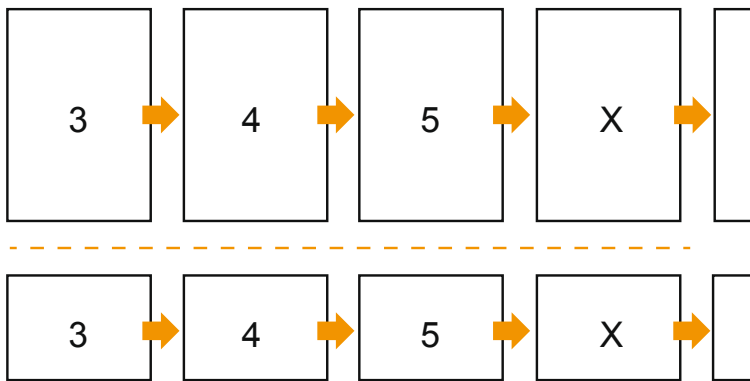

Catalogues

A4 • Portrait

Sequence of pages

cover

inner part

Create pages consecutively as individual pages.

finished product

- Data format (incl. 2.00 mm bleed): 21.40 x 30.10 cm
- Trimmed size (closed): 21.00 x 29.70 cm
- **Safety margin**
Maintaining 5.00 mm space between the text/information and the edge of the trimmed format prevents undesirable cuts.

Please note:

- Allow for trim allowance and safety margin according to instructions.
- Arrange background graphics, images or graphics up to the edge of the data format.
- Tolerances may occur during production due to cutting, punching and folding processes.
- This sketch is not drawn to scale.
- Printing data: Instructions and templates can be found under the menu item "Printing data" at www.onlineprinters.com.