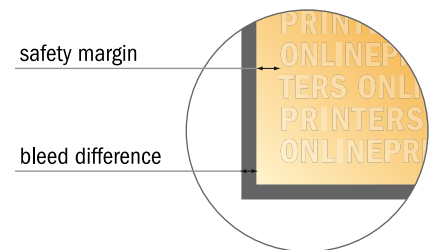

Catalogues

A4 • Portrait

Sequence of pages

cover

inner part

Create pages consecutively as individual pages.

finished product

- Data format (incl. 2.00 mm bleed): 21.40 x 30.10 cm
- Trimmed size (closed): 21.00 x 29.70 cm
- **Safety margin**
Maintaining 5.00 mm space between the text/information and the edge of the trimmed format prevents undesirable cuts.

Please note:

- Allow for trim allowance and safety margin according to instructions.
- Arrange background graphics, images or graphics up to the edge of the data format.
- Tolerances may occur during production due to cutting, punching and folding processes.
- This sketch is not drawn to scale.
- Printing data: Instructions and templates can be found under the menu item "Printing data" at www.onlineprinters.com.