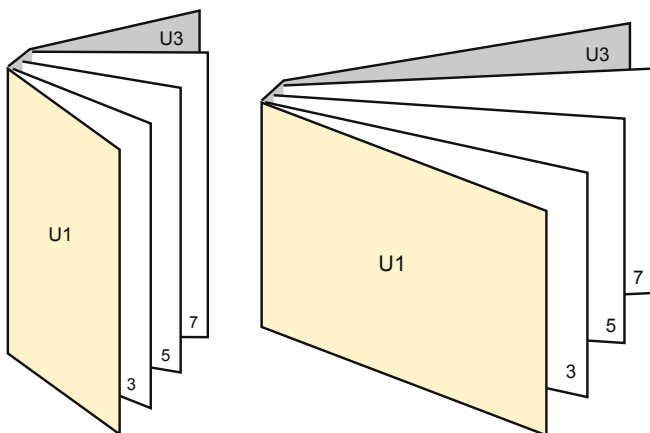

Catalogues

A4 • Portrait

Sequence of pages

cover

inner part

Create pages consecutively as individual pages.

finished product

- Data format (incl. 2.00 mm bleed): 21.40 x 30.10 cm
- Trimmed size (closed): 21.00 x 29.70 cm
- **Safety margin**
Maintaining 5.00 mm space between the text/information and the edge of the trimmed format prevents undesirable cuts.

Please note:

- Allow for trim allowance and safety margin according to instructions.
- Arrange background graphics, images or graphics up to the edge of the data format.
- Tolerances may occur during production due to cutting, punching and folding processes.
- This sketch is not drawn to scale.
- Printing data: Instructions and templates can be found under the menu item "Printing data" at www.onlineprinters.com.