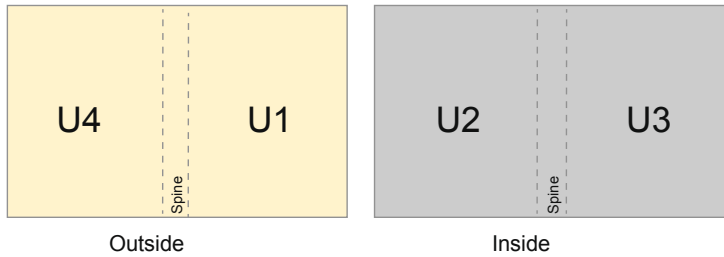

Catalogues

A4 • Portrait

Sequence of pages

cover

inner part

Create pages consecutively as individual pages.

finished product

- Data format (incl. 2.00 mm bleed): 21.40 x 30.10 cm
- Trimmed size (closed): 21.00 x 29.70 cm
- **Safety margin**
Maintaining 5.00 mm space between the text/information and the edge of the trimmed format prevents undesirable cuts.

Please note:

- Allow for trim allowance and safety margin according to instructions.
- Arrange background graphics, images or graphics up to the edge of the data format.
- Tolerances may occur during production due to cutting, punching and folding processes.
- This sketch is not drawn to scale.
- Printing data: Instructions and templates can be found under the menu item "Printing data" at www.onlineprinters.com.