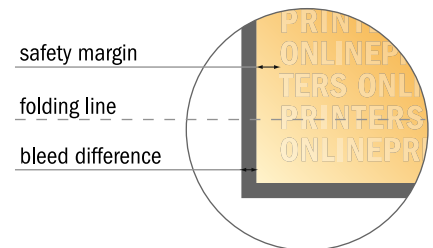

# Folded Leaflets Portrait

DVD Booklet • Single fold • 4 pages

- Data format (incl. 2.00 mm bleed): 24.40 x 18.40 cm
- Trimmed size (open): 24.00 x 18.00 cm
- Trimmed size (closed): 12.00 x 18.00 cm

- **Safety margin**  
Maintaining 4 mm space between the text/information and the edge of the trimmed format prevents undesirable cuts.

**Please note:**

- Allow for trim allowance and safety margin according to instructions.
- Arrange background graphics, images or graphics up to the edge of the data format.
- Tolerances may occur during production due to cutting, punching and folding processes.
- This sketch is not drawn to scale.
- Printing data: Instructions and templates can be found under the menu item "Printing data" at [www.onlineprinters.com](http://www.onlineprinters.com).