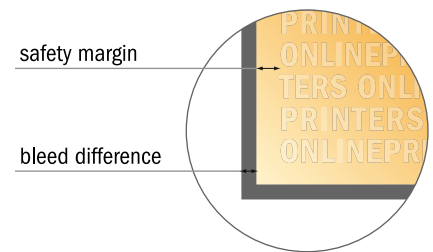

Notepads

A6 • Portrait

- **Data format**
(incl. 2.00 mm bleed):
10.90 x 15.20 cm
- **Trimmed size:**
10.50 x 14.80 cm
- **Safety margin**
Maintaining 4 mm space between the text/information and the edge of the trimmed format prevents undesirable cuts.

Please note:

- Allow for trim allowance and safety margin according to instructions.
- Arrange background graphics, images or graphics up to the edge of the data format.
- Tolerances may occur during production due to cutting, punching and folding processes.
- This sketch is not drawn to scale.
- Printing data: Instructions and templates can be found under the menu item "Printing data" at www.onlineprinters.com.