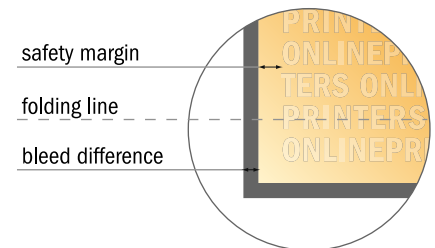

## Folded Cards Portrait

A7 • Single fold • 4 pages

- Data format (incl. 2.00 mm bleed): 15.20 x 10.90 cm
- Trimmed size (open): 14.80 x 10.50 cm
- Trimmed size (closed): 7.40 x 10.50 cm

- **Safety margin**  
Maintaining 4 mm space between the text/information and the edge of the trimmed format prevents undesirable cuts.

### Please note:

- Allow for trim allowance and safety margin according to instructions.
- Arrange background graphics, images or graphics up to the edge of the data format.
- Tolerances may occur during production due to cutting, punching and folding processes.
- This sketch is not drawn to scale.
- Printing data: Instructions and templates can be found under the menu item "Printing data" at [www.onlineprinters.com](http://www.onlineprinters.com).