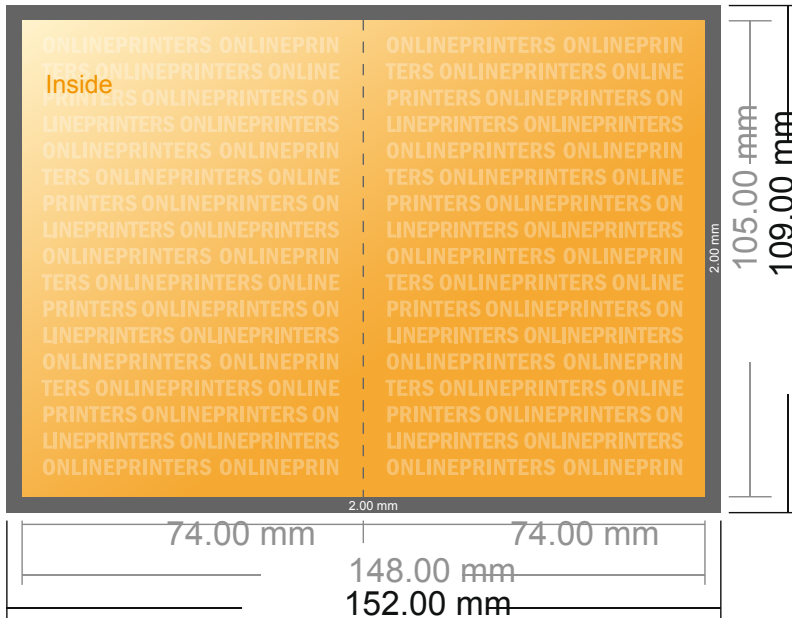

## Folded Cards Portrait

A7 • Single fold • 4 pages

- Data format (incl. 2.00 mm bleed): 15.20 x 10.90 cm
- Trimmed size (open): 14.80 x 10.50 cm
- Trimmed size (closed): 7.40 x 10.50 cm

- **Safety margin**  
Maintaining 4 mm space between the text/information and the edge of the trimmed format prevents undesirable cuts.

### Please note:

- Allow for trim allowance and safety margin according to instructions.
- Arrange background graphics, images or graphics up to the edge of the data format.
- Tolerances may occur during production due to cutting, punching and folding processes.
- This sketch is not drawn to scale.
- Printing data: Instructions and templates can be found under the menu item "Printing data" at [www.onlineprinters.com](http://www.onlineprinters.com).