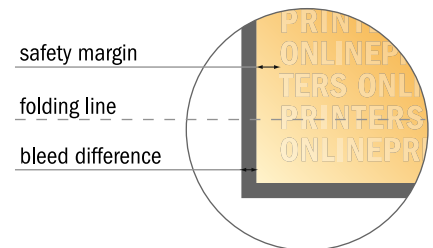

## Folded Cards Portrait

A7 • Single fold • 4 pages

- Data format (incl. 2.00 mm bleed): 15.20 x 10.90 cm
- Trimmed size (open): 14.80 x 10.50 cm
- Trimmed size (closed): 7.40 x 10.50 cm

- **Safety margin**  
Maintaining 4 mm space between the text/information and the edge of the trimmed format prevents undesirable cuts.

### Please note:

- Allow for trim allowance and safety margin according to instructions.
- Arrange background graphics, images or graphics up to the edge of the data format.
- Tolerances may occur during production due to cutting, punching and folding processes.
- This sketch is not drawn to scale.
- Printing data: Instructions and templates can be found under the menu item "Printing data" at [www.onlineprinters.com](http://www.onlineprinters.com).