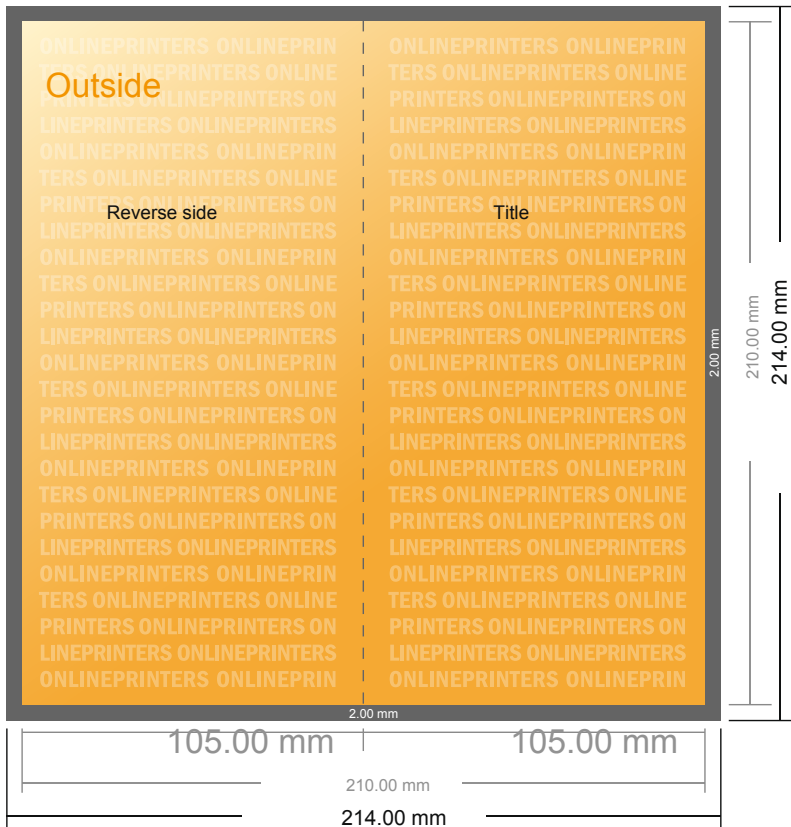

Folded Cards Portrait

DL • Single fold • 4 pages

- Data format (incl. 2.00 mm bleed): 21.40 x 21.40 cm
- Trimmed size (open): 21.00 x 21.00 cm
- Trimmed size (closed): 10.50 x 21.00 cm

- **Safety margin**
Maintaining 4 mm space between the text/information and the edge of the trimmed format prevents undesirable cuts.

Please note:

- Allow for trim allowance and safety margin according to instructions.
- Arrange background graphics, images or graphics up to the edge of the data format.
- Tolerances may occur during production due to cutting, punching and folding processes.
- This sketch is not drawn to scale.
- Printing data: Instructions and templates can be found under the menu item "Printing data" at www.onlineprinters.com.