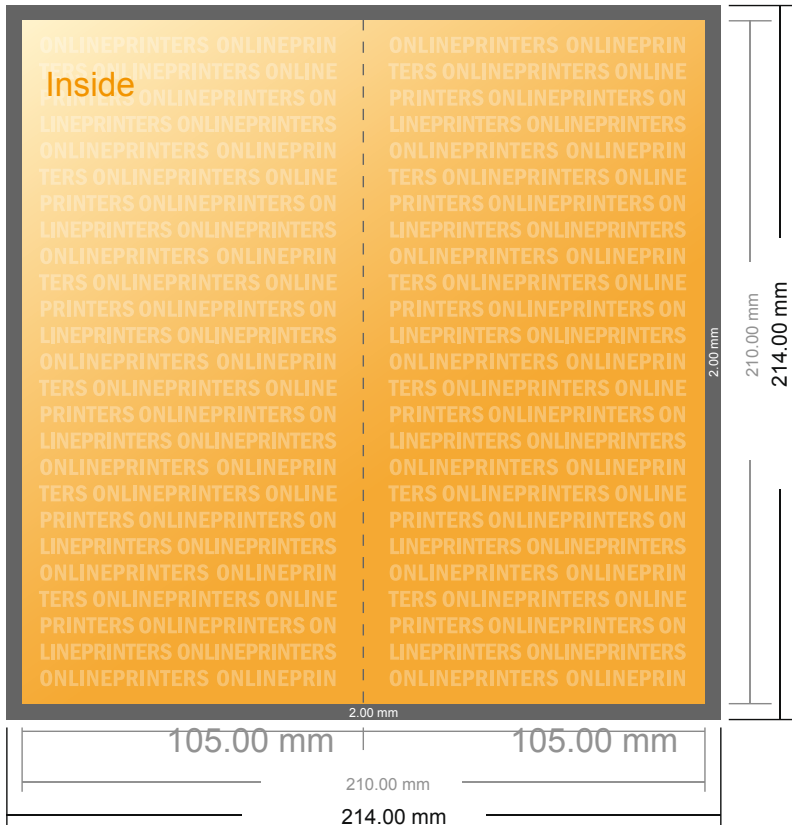

Folded Cards Portrait

DL • Single fold • 4 pages

- Data format (incl. 2.00 mm bleed): 21.40 x 21.40 cm
- Trimmed size (open): 21.00 x 21.00 cm
- Trimmed size (closed): 10.50 x 21.00 cm

- **Safety margin**
Maintaining 4 mm space between the text/information and the edge of the trimmed format prevents undesirable cuts.

Please note:

- Allow for trim allowance and safety margin according to instructions.
- Arrange background graphics, images or graphics up to the edge of the data format.
- Tolerances may occur during production due to cutting, punching and folding processes.
- This sketch is not drawn to scale.
- Printing data: Instructions and templates can be found under the menu item "Printing data" at www.onlineprinters.com.