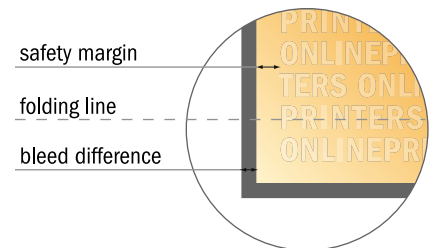

Folded Cards Portrait

DL • Single fold • 4 pages

- Data format (incl. 2.00 mm bleed): 21.40 x 21.40 cm
- Trimmed size (open): 21.00 x 21.00 cm
- Trimmed size (closed): 10.50 x 21.00 cm

- **Safety margin**
Maintaining 4 mm space between the text/information and the edge of the trimmed format prevents undesirable cuts.

Please note:

- Allow for trim allowance and safety margin according to instructions.
- Arrange background graphics, images or graphics up to the edge of the data format.
- Tolerances may occur during production due to cutting, punching and folding processes.
- This sketch is not drawn to scale.
- Printing data: Instructions and templates can be found under the menu item "Printing data" at www.onlineprinters.com.