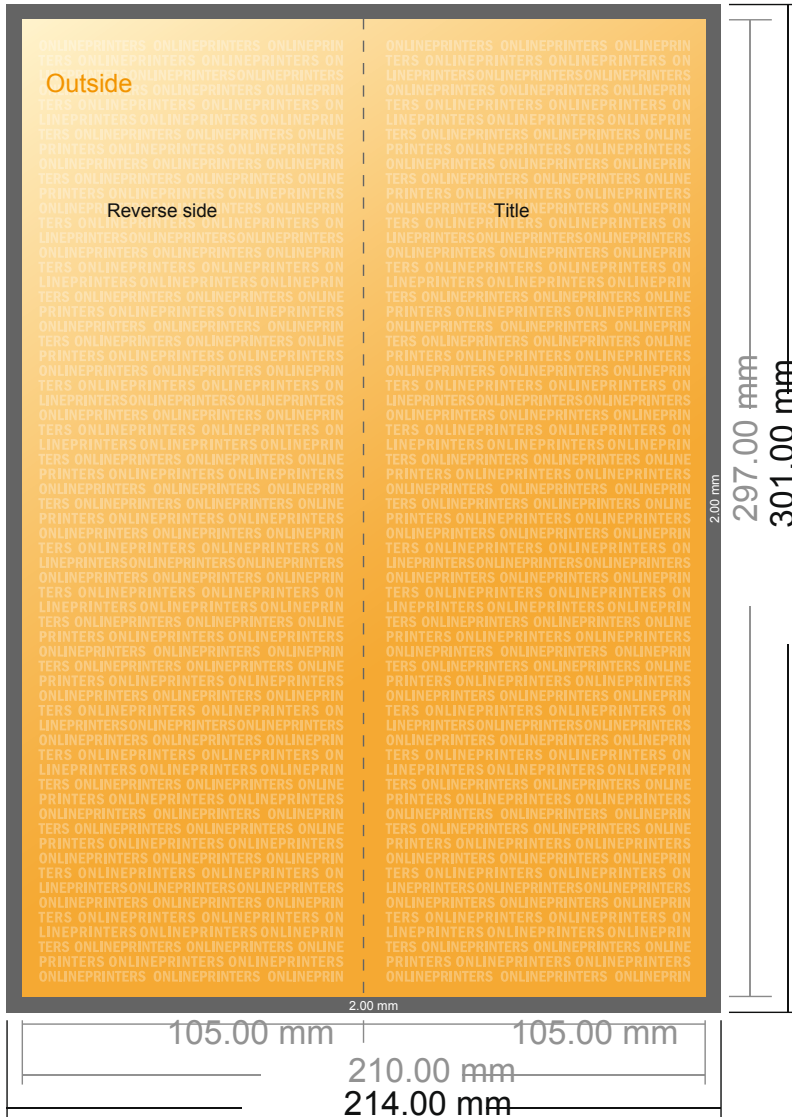

Folded Cards Portrait

DIN-A4 Half • Single fold • 4 pages

- Data format (incl. 2.00 mm bleed): 21.40 x 30.10 cm
- Trimmed size (open): 21.00 x 29.70 cm
- Trimmed size (closed): 10.50 x 29.70 cm

- **Safety margin**
Maintaining 4 mm space between the text/information and the edge of the trimmed format prevents undesirable cuts.

Please note:

- Allow for trim allowance and safety margin according to instructions.
- Arrange background graphics, images or graphics up to the edge of the data format.
- Tolerances may occur during production due to cutting, punching and folding processes.
- This sketch is not drawn to scale.
- Printing data: Instructions and templates can be found under the menu item "Printing data" at www.onlineprinters.com.