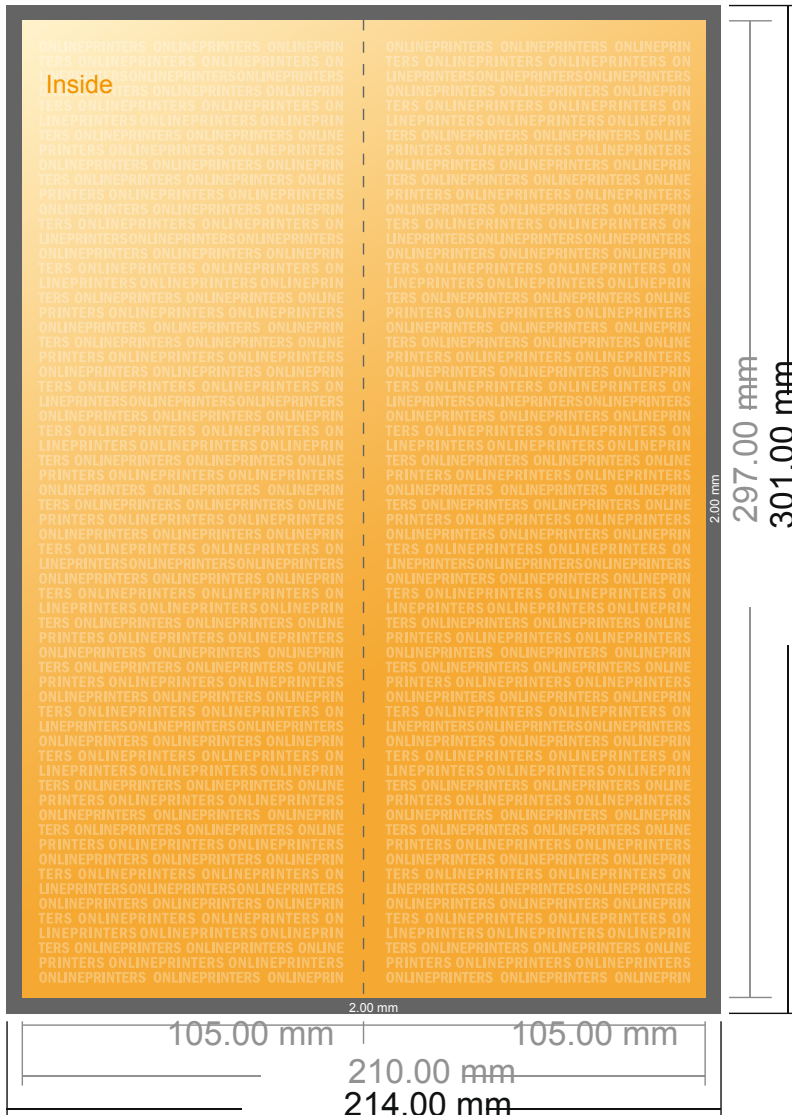

Folded Cards Portrait

DIN-A4 Half • Single fold • 4 pages

- Data format (incl. 2.00 mm bleed): 21.40 x 30.10 cm
- Trimmed size (open): 21.00 x 29.70 cm
- Trimmed size (closed): 10.50 x 29.70 cm

- **Safety margin**
Maintaining 4 mm space between the text/information and the edge of the trimmed format prevents undesirable cuts.

Please note:

- Allow for trim allowance and safety margin according to instructions.
- Arrange background graphics, images or graphics up to the edge of the data format.
- Tolerances may occur during production due to cutting, punching and folding processes.
- This sketch is not drawn to scale.
- Printing data: Instructions and templates can be found under the menu item "Printing data" at www.onlineprinters.com.