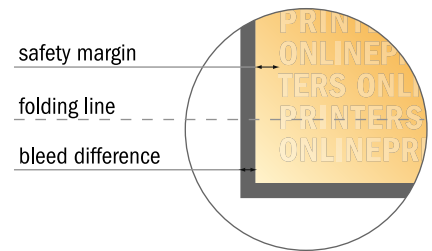

Folded Cards Portrait

DIN-A4 Half • Single fold • 4 pages

- Data format (incl. 2.00 mm bleed): 21.40 x 30.10 cm
- Trimmed size (open): 21.00 x 29.70 cm
- Trimmed size (closed): 10.50 x 29.70 cm

- **Safety margin**
Maintaining 4 mm space between the text/information and the edge of the trimmed format prevents undesirable cuts.

Please note:

- Allow for trim allowance and safety margin according to instructions.
- Arrange background graphics, images or graphics up to the edge of the data format.
- Tolerances may occur during production due to cutting, punching and folding processes.
- This sketch is not drawn to scale.
- Printing data: Instructions and templates can be found under the menu item "Printing data" at www.onlineprinters.com.