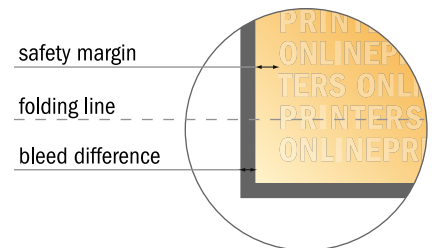

Folded Cards Portrait

DIN-A4 Half • Single fold • 4 pages

- Data format (incl. 2.00 mm bleed): 21.40 x 30.10 cm
- Trimmed size (open): 21.00 x 29.70 cm
- Trimmed size (closed): 10.50 x 29.70 cm

- **Safety margin**
Maintaining 4 mm space between the text/information and the edge of the trimmed format prevents undesirable cuts.

Please note:

- Allow for trim allowance and safety margin according to instructions.
- Arrange background graphics, images or graphics up to the edge of the data format.
- Tolerances may occur during production due to cutting, punching and folding processes.
- This sketch is not drawn to scale.
- Printing data: Instructions and templates can be found under the menu item "Printing data" at www.onlineprinters.com.