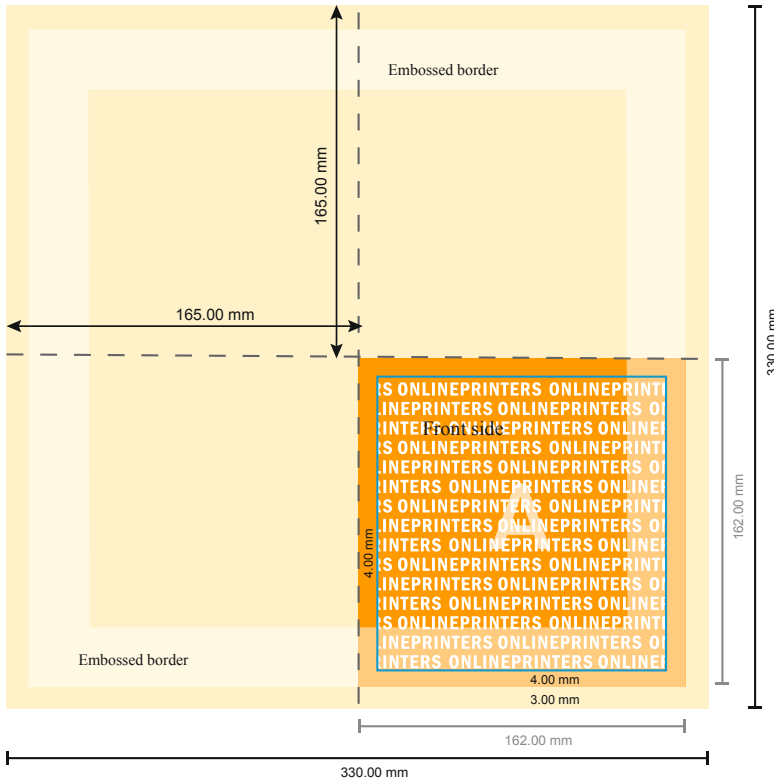

Napkins (ORGANIC tissue)

33 x 33 cm • 1/4 fold

- Data format (incl. 3.00 mm bleed): 16.50 x 16.50 cm
- Trimmed size (open): 33.00 x 33.00 cm
- Trimmed size (closed): 16.50 x 16.50 cm
- Printable area: 16.20 x 16.20 cm
- **Safety margin**
Maintaining 4 mm space between the text/information and the edge of the trimmed format prevents undesirable cuts.

Please note:

- Allow for trim allowance and safety margin according to instructions.
- Arrange background graphics, images or graphics up to the edge of the data format.
- Tolerances may occur during production due to cutting, punching and folding processes.
- This sketch is not drawn to scale.
- Printing data: Instructions and templates can be found under the menu item "Printing data" at www.onlineprinters.com.