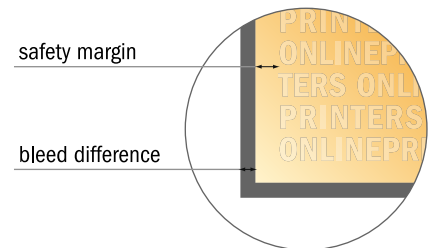

Cutlery pouches (airlaid)

40 x 40 cm

- Data format (incl. 3.00 mm bleed): 19.40 x 11.10 cm
- Trimmed size (open): 40.00 x 40.00 cm
- Trimmed size (closed): 10.02 x 21.00 cm
- Printable area: 18.80 x 10.50 cm

- **Safety margin**
Maintaining 4 mm space between the text/information and the edge of the trimmed format prevents undesirable cuts.

Please note:

- Allow for trim allowance and safety margin according to instructions.
- Arrange background graphics, images or graphics up to the edge of the data format.
- Tolerances may occur during production due to cutting, punching and folding processes.
- This sketch is not drawn to scale.
- Printing data: Instructions and templates can be found under the menu item "Printing data" at www.onlineprinters.com.