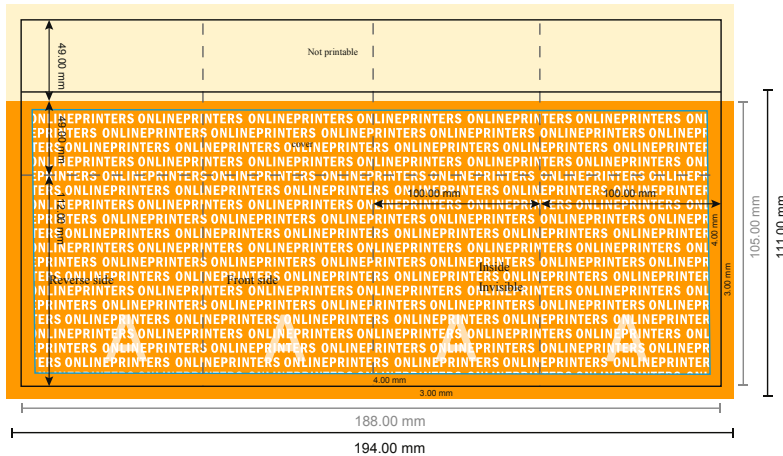

Cutlery pouches (airlaid)

40 x 40 cm

- Data format (incl. 3.00 mm bleed): 19.40 x 11.10 cm
- Trimmed size (open): 40.00 x 40.00 cm
- Trimmed size (closed): 10.02 x 21.00 cm
- Printable area: 18.80 x 10.50 cm

- **Safety margin**
Maintaining 4 mm space between the text/information and the edge of the trimmed format prevents undesirable cuts.

Please note:

- Allow for trim allowance and safety margin according to instructions.
- Arrange background graphics, images or graphics up to the edge of the data format.
- Tolerances may occur during production due to cutting, punching and folding processes.
- This sketch is not drawn to scale.
- Printing data: Instructions and templates can be found under the menu item "Printing data" at www.onlineprinters.com.