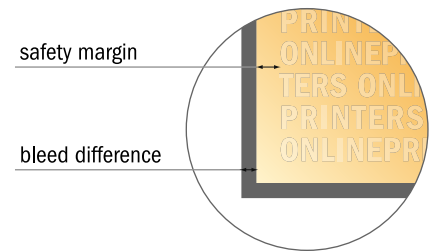

STANDARD paper bags with rope handles

35 x 25 x 10 cm

Format view rotated by 90 degrees.

NOTE

Please remove the die line from the download template before generating your artwork files. Please provide a second file (view file) to specify the position of the die line.

- Data format (incl. 3.00 mm bleed): 92.60 x 37.60 cm
- Trimmed size (open): 92.00 x 37.00 cm
- Trimmed size (closed): 35.00 x 25.00 x 10.00 cm
- **Safety margin**
Maintaining 5.00 mm space between the text/information and the edge of the trimmed format prevents undesirable cuts.

Please note:

- Allow for trim allowance and safety margin according to instructions.
- Arrange background graphics, images or graphics up to the edge of the data format.
- Tolerances may occur during production due to cutting, punching and folding processes.
- This sketch is not drawn to scale.
- Printing data: Instructions and templates can be found under the menu item "Printing data" at www.onlineprinters.com.