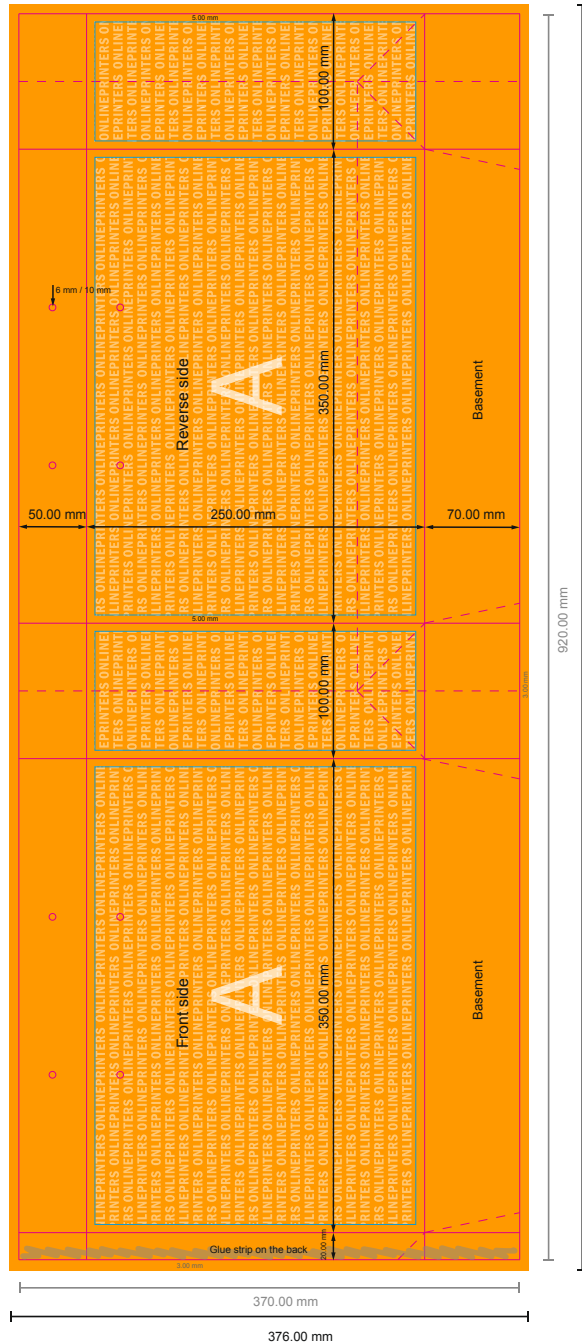

STANDARD paper bags with rope handles

35 x 25 x 10 cm

Format view rotated by 90 degrees.

NOTE

Please remove the die line from the download template before generating your artwork files. Please provide a second file (view file) to specify the position of the die line.

- Data format (incl. 3.00 mm bleed): 92.60 x 37.60 cm
- Trimmed size (open): 92.00 x 37.00 cm
- Trimmed size (closed): 35.00 x 25.00 x 10.00 cm
- **Safety margin**
Maintaining 5.00 mm space between the text/information and the edge of the trimmed format prevents undesirable cuts.

Please note:

- Allow for trim allowance and safety margin according to instructions.
- Arrange background graphics, images or graphics up to the edge of the data format.
- Tolerances may occur during production due to cutting, punching and folding processes.
- This sketch is not drawn to scale.
- Printing data: Instructions and templates can be found under the menu item "Printing data" at www.onlineprinters.com.