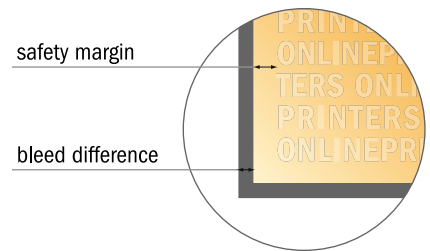

## STANDARD paper bags with twisted handles

42 x 35 x 12 cm

Format view rotated by 90 degrees.

**NOTE**

Please remove the die line from the download template before generating your artwork files. Please provide a second file (view file) to specify the position of the die line.

- Data format (incl. 3.00 mm bleed): 108.60 x 44.00 cm
- Trimmed size (open): 108.00 x 43.40 cm
- Trimmed size (closed): 42.00 x 35.00 x 12.00 cm
- **Safety margin**  
Maintaining 5.00 mm space between the text/information and the edge of the trimmed format prevents undesirable cuts.

**Please note:**

- Allow for trim allowance and safety margin according to instructions.
- Arrange background graphics, images or graphics up to the edge of the data format.
- Tolerances may occur during production due to cutting, punching and folding processes.
- This sketch is not drawn to scale.
- Printing data: Instructions and templates can be found under the menu item "Printing data" at [www.onlineprinters.com](http://www.onlineprinters.com).