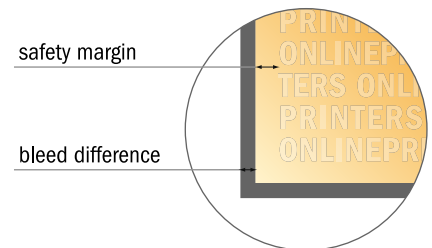

CLASSIC paper bags with twisted handles

31 x 25 x 12 cm

Format view rotated by 90 degrees.

NOTE

Please remove the die line from the download template before generating your artwork files.
Please provide a second file (view file) to specify the position of the die line.

- Data format (incl. 3.00 mm bleed): 86.60 x 34.00 cm
- Trimmed size (open): 86.00 x 33.40 cm
- Trimmed size (closed): 31.00 x 25.00 x 12.00 cm
- **Safety margin**
Maintaining 5.00 mm space between the text/information and the edge of the trimmed format prevents undesirable cuts.

Please note:

- Allow for trim allowance and safety margin according to instructions.
- Arrange background graphics, images or graphics up to the edge of the data format.
- Tolerances may occur during production due to cutting, punching and folding processes.
- This sketch is not drawn to scale.
- Printing data: Instructions and templates can be found under the menu item "Printing data" at www.onlineprinters.com.