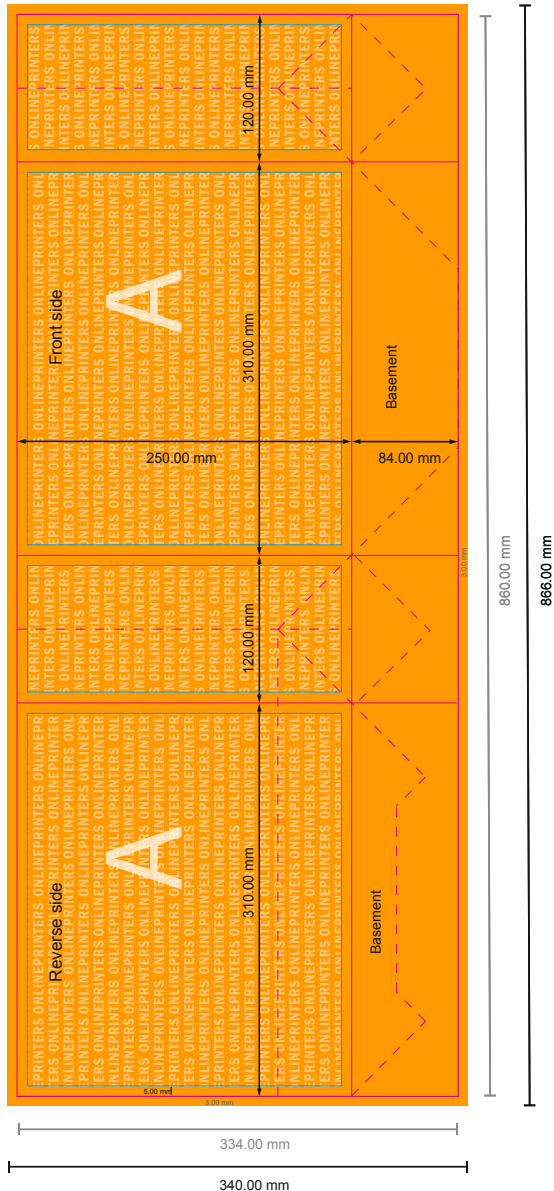

CLASSIC paper bags with twisted handles

31 x 25 x 12 cm

Format view rotated by 90 degrees.

NOTE

Please remove the die line from the download template before generating your artwork files.
Please provide a second file (view file) to specify the position of the die line.

- Data format (incl. 3.00 mm bleed): 86.60 x 34.00 cm
- Trimmed size (open): 86.00 x 33.40 cm
- Trimmed size (closed): 31.00 x 25.00 x 12.00 cm
- **Safety margin**
Maintaining 5.00 mm space between the text/information and the edge of the trimmed format prevents undesirable cuts.

Please note:

- Allow for trim allowance and safety margin according to instructions.
- Arrange background graphics, images or graphics up to the edge of the data format.
- Tolerances may occur during production due to cutting, punching and folding processes.
- This sketch is not drawn to scale.
- Printing data: Instructions and templates can be found under the menu item "Printing data" at www.onlineprinters.com.